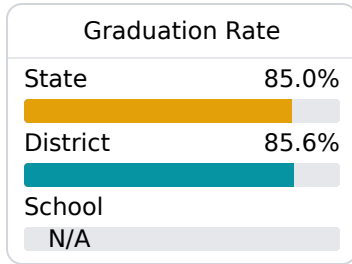

D Gary Road Elementary Hinds County School District

 7241 Gary Road
Jackson, MS 39272

 Markeeta Carson
mcarson@hinds.k12.ms.us

Identified for **Targeted Support and Improvement**

Due to the impact of COVID-19 on school closures in the 2019-20 school year and a waiver from the U.S. Department of Education, the Mississippi Department of Education (MDE) has no assessment and accountability data to report for the 2019-20 school year.