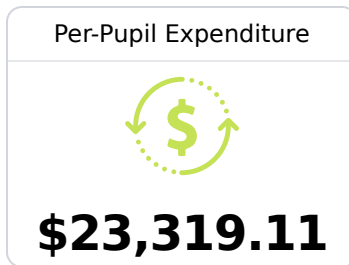

Carver Middle School Hinds County School District

560 Port Gibson St.
Raymond, MS 39154

Daffonie Moore
dmoore1@hinds.k12.ms.us

Due to the impact of COVID-19 on school closures in the 2019-20 school year and a waiver from the U.S. Department of Education, the Mississippi Department of Education (MDE) has no assessment and accountability data to report for the 2019-20 school year.

Graduation Rate	
State	85.0%
District	85.6%
School	N/A