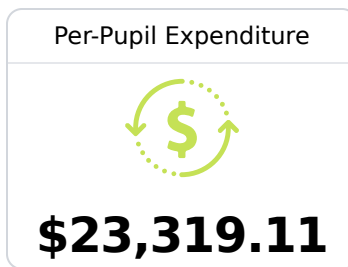

Carver Middle School Hinds County School District

560 Port Gibson St.
Raymond, MS 39154

Daffonie Moore
dmoore1@hinds.k12.ms.us

Due to the impact of COVID-19 on school closures in the 2019-20 school year and a waiver from the U.S. Department of Education, the Mississippi Department of Education (MDE) has no assessment and accountability data to report for the 2019-20 school year.

Graduation Rate	
State	85.0%
District	85.6%
School	N/A