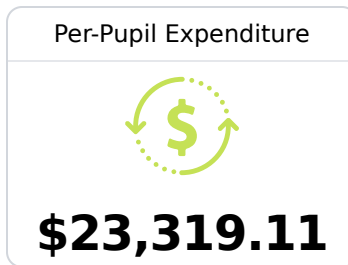

Carver Middle School Hinds County School District

560 Port Gibson St.
Raymond, MS 39154

Daffonie Moore
dmoore1@hinds.k12.ms.us

Due to the impact of COVID-19 on school closures in the 2019-20 school year and a waiver from the U.S. Department of Education, the Mississippi Department of Education (MDE) has no assessment and accountability data to report for the 2019-20 school year.

Graduation Rate	
State	85.0%
District	85.6%
School	N/A

Teacher Data

11.2

Teachers

54.9%

Experienced Teachers

9.0%

Provisional Teachers

96.0%

In-Field Teachers