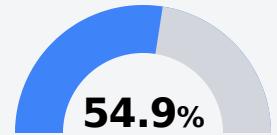

Teacher Data

11.2

Teachers

Experienced Teachers