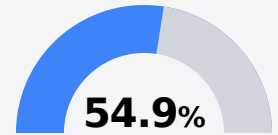

Teacher Data

11.2

Teachers

Experienced Teachers