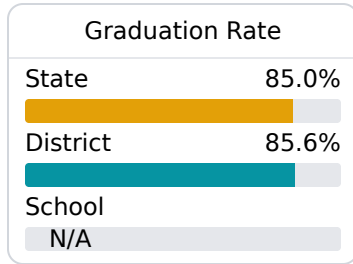

## Byram Middle School

Hinds County School District

2009 Byram Bulldog Blvd.  
Terry, MS 39170

Tori Harris  
toharris@hinds.k12.ms.us

Identified for **Additional Targeted Support and Improvement**

Due to the impact of COVID-19 on school closures in the 2019-20 school year and a waiver from the U.S. Department of Education, the Mississippi Department of Education (MDE) has no assessment and accountability data to report for the 2019-20 school year.