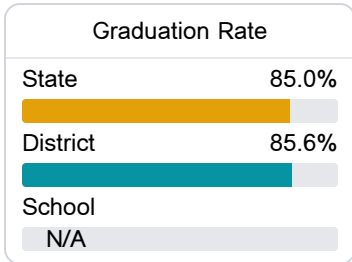

School Report Card 2019 - 2020

For more detailed information, please visit <https://msrc.mdek12.org>.

Byram Middle School

Hinds County School District

2009 Byram Bulldog Blvd.
Terry, MS 39170

Tori Harris
toharris@hinds.k12.ms.us

Identified for **Additional Targeted Support and Improvement**

Due to the impact of COVID-19 on school closures in the 2019-20 school year and a waiver from the U.S. Department of Education, the Mississippi Department of Education (MDE) has no assessment and accountability data to report for the 2019-20 school year.

Teacher Data

46.3

Teachers

69.4%

Experienced Teachers

6.2%

Provisional Teachers

97.5%

In-Field Teachers