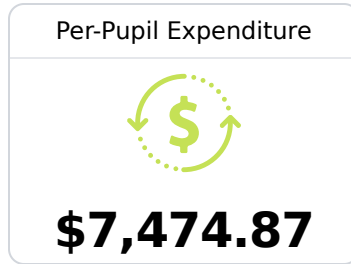

## Byram Middle School

Hinds County School District

2009 Byram Bulldog Blvd.  
Terry, MS 39170

Tori Harris  
toharris@hinds.k12.ms.us

Identified for **Additional Targeted Support and Improvement**

Due to the impact of COVID-19 on school closures in the 2019-20 school year and a waiver from the U.S. Department of Education, the Mississippi Department of Education (MDE) has no assessment and accountability data to report for the 2019-20 school year.