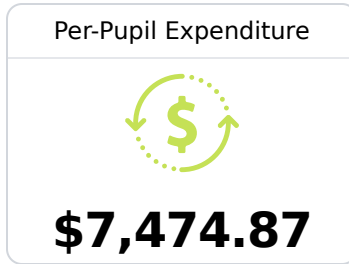

Byram Middle School

Hinds County School District

2009 Byram Bulldog Blvd.
Terry, MS 39170

Tori Harris
toharris@hinds.k12.ms.us

Identified for **Additional Targeted Support and Improvement**

Due to the impact of COVID-19 on school closures in the 2019-20 school year and a waiver from the U.S. Department of Education, the Mississippi Department of Education (MDE) has no assessment and accountability data to report for the 2019-20 school year.