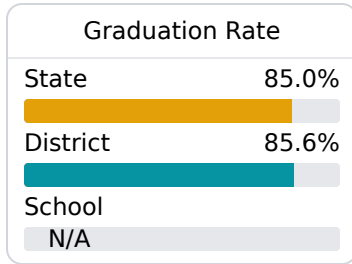

Byram Middle School Hinds County School District

2009 Byram Bulldog Blvd.
Terry, MS 39170

Tori Harris
toharris@hinds.k12.ms.us

Identified for **Additional Targeted Support and Improvement**

Due to the impact of COVID-19 on school closures in the 2019-20 school year and a waiver from the U.S. Department of Education, the Mississippi Department of Education (MDE) has no assessment and accountability data to report for the 2019-20 school year.

Teacher Data

46.3

Teachers

69.4%

Experienced Teachers

6.2%

Provisional Teachers

97.5%

In-Field Teachers