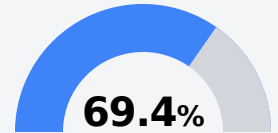

Teacher Data

46.3

Teachers

Experienced Teachers