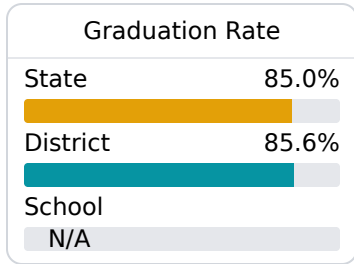

Byram Middle School

Hinds County School District

2009 Byram Bulldog Blvd.
Terry, MS 39170

Tori Harris
toharris@hinds.k12.ms.us

Identified for **Additional Targeted Support and Improvement**

Due to the impact of COVID-19 on school closures in the 2019-20 school year and a waiver from the U.S. Department of Education, the Mississippi Department of Education (MDE) has no assessment and accountability data to report for the 2019-20 school year.