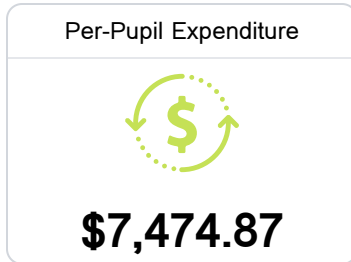

School Report Card 2019 - 2020

For more detailed information, please visit <https://msrc.mdek12.org>.

Byram Middle School

Hinds County School District

2009 Byram Bulldog Blvd.
Terry, MS 39170

Tori Harris
toharris@hinds.k12.ms.us

Identified for **Additional Targeted Support and Improvement**

Due to the impact of COVID-19 on school closures in the 2019-20 school year and a waiver from the U.S. Department of Education, the Mississippi Department of Education (MDE) has no assessment and accountability data to report for the 2019-20 school year.

Teacher Data

46.3

Teachers

69.4%

Experienced Teachers

6.2%

Provisional Teachers

97.5%

In-Field Teachers