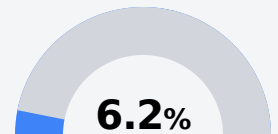

Provisional Teachers