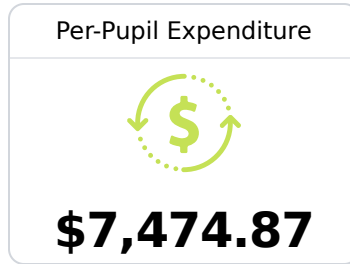

Byram Middle School Hinds County School District

2009 Byram Bulldog Blvd.
Terry, MS 39170

Tori Harris
toharris@hinds.k12.ms.us

Identified for **Additional Targeted Support and Improvement**

Due to the impact of COVID-19 on school closures in the 2019-20 school year and a waiver from the U.S. Department of Education, the Mississippi Department of Education (MDE) has no assessment and accountability data to report for the 2019-20 school year.

Teacher Data

46.3

Teachers

69.4%

Experienced Teachers

6.2%

Provisional Teachers

97.5%

In-Field Teachers