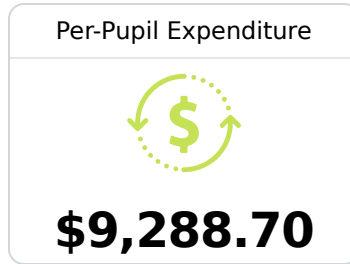

School Report Card 2019 - 2020

For more detailed information, please visit <https://msrc.mdek12.org>.

B Pass Christian Middle Pass Christian Public School District

280 West Second Street
Pass Christian, MS 39571

Jed Mooney
jmooney@pc.k12.ms.us

Identified for **Additional Targeted Support and Improvement**

Due to the impact of COVID-19 on school closures in the 2019-20 school year and a waiver from the U.S. Department of Education, the Mississippi Department of Education (MDE) has no assessment and accountability data to report for the 2019-20 school year.

Teacher Data

33.3

Teachers

67.6%

Experienced Teachers

3.0%

Provisional Teachers

99.8%

In-Field Teachers