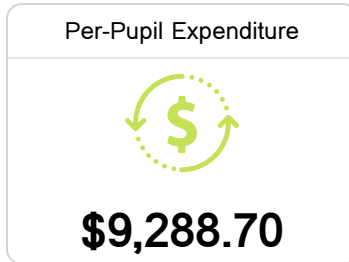

School Report Card 2019 - 2020

For more detailed information, please visit <https://msrc.mdek12.org>.

Pass Christian Middle

Pass Christian Public School District

280 West Second Street
Pass Christian, MS 39571

Jed Mooney
jmooney@pc.k12.ms.us

Identified for **Additional Targeted Support and Improvement**

Due to the impact of COVID-19 on school closures in the 2019-20 school year and a waiver from the U.S. Department of Education, the Mississippi Department of Education (MDE) has no assessment and accountability data to report for the 2019-20 school year.

Teacher Data

33.3

Teachers

67.6%

Experienced Teachers

3.0%

Provisional Teachers

99.8%

In-Field Teachers