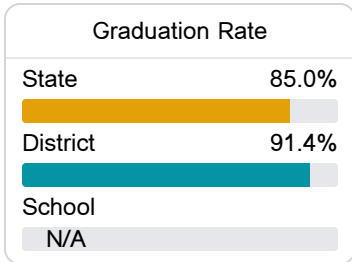

School Report Card 2019 - 2020

For more detailed information, please visit <https://msrc.mdek12.org>.

Pass Christian Middle

Pass Christian Public School District

280 West Second Street
Pass Christian, MS 39571

Jed Mooney
jmooney@pc.k12.ms.us

Identified for **Additional Targeted Support and Improvement**

Due to the impact of COVID-19 on school closures in the 2019-20 school year and a waiver from the U.S. Department of Education, the Mississippi Department of Education (MDE) has no assessment and accountability data to report for the 2019-20 school year.

Teacher Data

33.3

Teachers

67.6%

Experienced Teachers

3.0%

Provisional Teachers

99.8%

In-Field Teachers