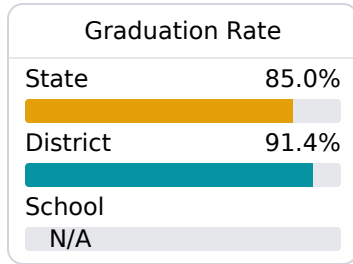

School Report Card 2019 - 2020

For more detailed information, please visit <https://msrc.mdek12.org>.

B Pass Christian Middle Pass Christian Public School District

280 West Second Street
Pass Christian, MS 39571

Jed Mooney
jmooney@pc.k12.ms.us

Identified for **Additional Targeted Support and Improvement**

Due to the impact of COVID-19 on school closures in the 2019-20 school year and a waiver from the U.S. Department of Education, the Mississippi Department of Education (MDE) has no assessment and accountability data to report for the 2019-20 school year.

Teacher Data

33.3

Teachers

67.6%

Experienced Teachers

3.0%

Provisional Teachers

99.8%

In-Field Teachers