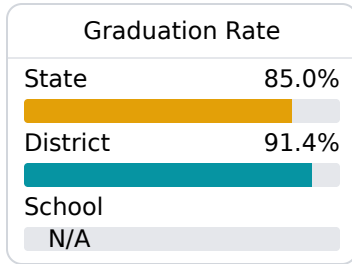

School Report Card 2019 - 2020

For more detailed information, please visit <https://msrc.mdek12.org>.

B Pass Christian Middle Pass Christian Public School District

280 West Second Street
Pass Christian, MS 39571

Jed Mooney
jmooney@pc.k12.ms.us

Identified for **Additional Targeted Support and Improvement**

Due to the impact of COVID-19 on school closures in the 2019-20 school year and a waiver from the U.S. Department of Education, the Mississippi Department of Education (MDE) has no assessment and accountability data to report for the 2019-20 school year.

Teacher Data

33.3

Teachers

67.6%

Experienced Teachers

3.0%

Provisional Teachers

99.8%

In-Field Teachers