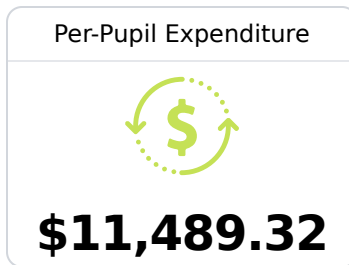

School Report Card 2019 - 2020

For more detailed information, please visit <https://msrc.mdek12.org>.

Pass Christian High School

Pass Christian Public School District

720 W. North Street
Pass Christian, MS 39571