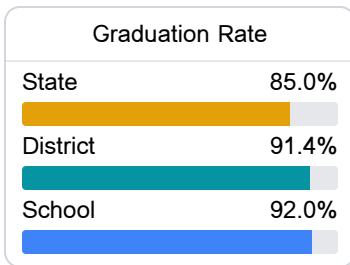

Pass Christian High School

Pass Christian Public School District

720 W. North Street
Pass Christian, MS 39571

TIFFANY LINDMARK
TLINDMARK@PC.K12.MS.US

Due to the impact of COVID-19 on school closures in the 2019-20 school year and a waiver from the U.S. Department of Education, the Mississippi Department of Education (MDE) has no assessment and accountability data to report for the 2019-20 school year.