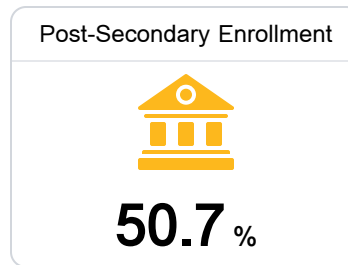

Pass Christian High School

Pass Christian Public School District

720 W. North Street
Pass Christian, MS 39571

TIFFANY LINDMARK
TLINDMARK@PC.K12.MS.US

Due to the impact of COVID-19 on school closures in the 2019-20 school year and a waiver from the U.S. Department of Education, the Mississippi Department of Education (MDE) has no assessment and accountability data to report for the 2019-20 school year.