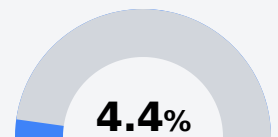

Provisional Teachers