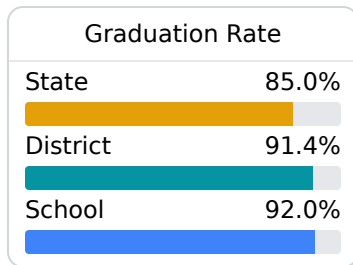

School Report Card 2019 - 2020

For more detailed information, please visit <https://msrc.mdek12.org>.

Pass Christian High School

Pass Christian Public School District

720 W. North Street
Pass Christian, MS 39571

Dr. Beth Bellipanni
bbellipanni@pc.k12.ms.us

Due to the impact of COVID-19 on school closures in the 2019-20 school year and a waiver from the U.S. Department of Education, the Mississippi Department of Education (MDE) has no assessment and accountability data to report for the 2019-20 school year.