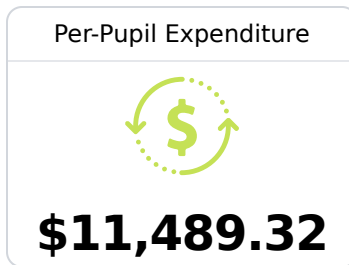

## Pass Christian High School

Pass Christian Public School District

720 W. North Street  
Pass Christian, MS 39571

Dr. Beth Bellipanni  
bbellipanni@pc.k12.ms.us

Due to the impact of COVID-19 on school closures in the 2019-20 school year and a waiver from the U.S. Department of Education, the Mississippi Department of Education (MDE) has no assessment and accountability data to report for the 2019-20 school year.