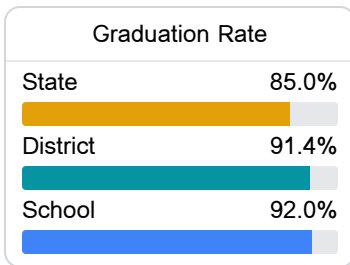

Pass Christian High School

Pass Christian Public School District

720 W. North Street
Pass Christian, MS 39571

Dr. Beth Bellipanni
bbellipanni@pc.k12.ms.us

Due to the impact of COVID-19 on school closures in the 2019-20 school year and a waiver from the U.S. Department of Education, the Mississippi Department of Education (MDE) has no assessment and accountability data to report for the 2019-20 school year.