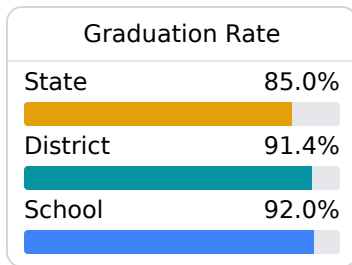

## Pass Christian High School

Pass Christian Public School District

720 W. North Street  
Pass Christian, MS 39571

Dr. Beth Bellipanni  
bbellipanni@pc.k12.ms.us

Due to the impact of COVID-19 on school closures in the 2019-20 school year and a waiver from the U.S. Department of Education, the Mississippi Department of Education (MDE) has no assessment and accountability data to report for the 2019-20 school year.