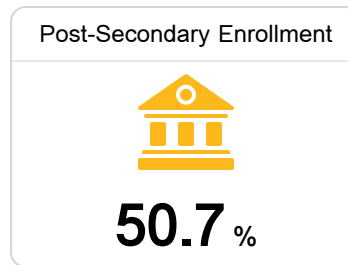

Pass Christian High School

Pass Christian Public School District

720 W. North Street
Pass Christian, MS 39571

Dr. Beth Bellipanni
bbellipanni@pc.k12.ms.us

Due to the impact of COVID-19 on school closures in the 2019-20 school year and a waiver from the U.S. Department of Education, the Mississippi Department of Education (MDE) has no assessment and accountability data to report for the 2019-20 school year.