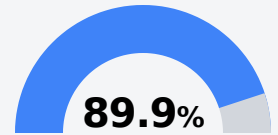

Teacher Data

43.7

Teachers

Experienced Teachers