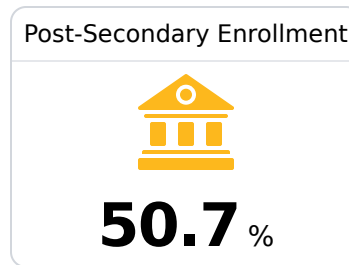

School Report Card 2019 - 2020

For more detailed information, please visit <https://msrc.mdek12.org>.

Pass Christian High School

Pass Christian Public School District

720 W. North Street
Pass Christian, MS 39571

Dr. Beth Bellipanni
bbellipanni@pc.k12.ms.us

Due to the impact of COVID-19 on school closures in the 2019-20 school year and a waiver from the U.S. Department of Education, the Mississippi Department of Education (MDE) has no assessment and accountability data to report for the 2019-20 school year.