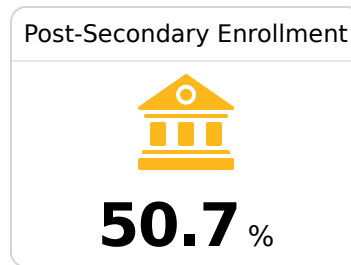

## Pass Christian High School

Pass Christian Public School District

720 W. North Street  
Pass Christian, MS 39571

Dr. Beth Bellipanni  
bbellipanni@pc.k12.ms.us

Due to the impact of COVID-19 on school closures in the 2019-20 school year and a waiver from the U.S. Department of Education, the Mississippi Department of Education (MDE) has no assessment and accountability data to report for the 2019-20 school year.