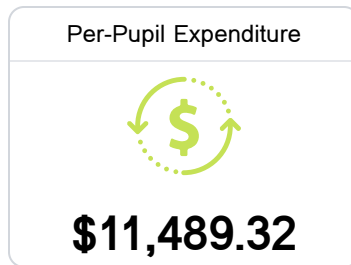

Pass Christian High School

Pass Christian Public School District

720 W. North Street
Pass Christian, MS 39571

TIFFANY LINDMARK
TLINDMARK@PC.K12.MS.US

Due to the impact of COVID-19 on school closures in the 2019-20 school year and a waiver from the U.S. Department of Education, the Mississippi Department of Education (MDE) has no assessment and accountability data to report for the 2019-20 school year.