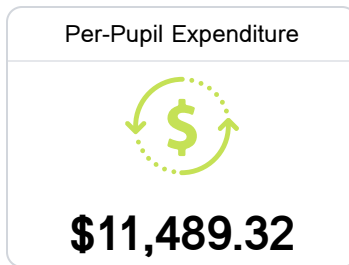

Pass Christian High School

Pass Christian Public School District

720 W. North Street
Pass Christian, MS 39571

Dr. Beth Bellipanni
bbellipanni@pc.k12.ms.us

Due to the impact of COVID-19 on school closures in the 2019-20 school year and a waiver from the U.S. Department of Education, the Mississippi Department of Education (MDE) has no assessment and accountability data to report for the 2019-20 school year.