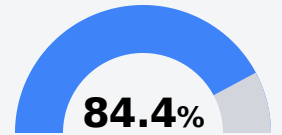

Teacher Data

27.7

Teachers

Experienced Teachers