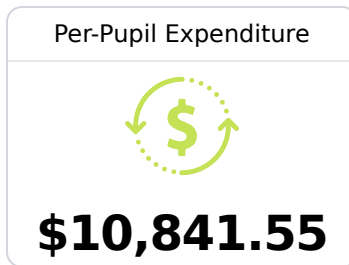

Pass Christian Elementary

Pass Christian Public School District

270 West Second Street
Pass Christian, MS 39571

Stacy Mooney
smooney@pc.k12.ms.us

Due to the impact of COVID-19 on school closures in the 2019-20 school year and a waiver from the U.S. Department of Education, the Mississippi Department of Education (MDE) has no assessment and accountability data to report for the 2019-20 school year.

Graduation Rate	
State	85.0%
District	91.4%
School	N/A