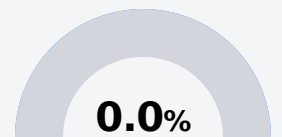

Graduation Rate	
State	85.0%
District	91.4%
School	N/A

Teacher Data

27.7

Teachers

Experienced Teachers

Provisional Teachers

In-Field Teachers