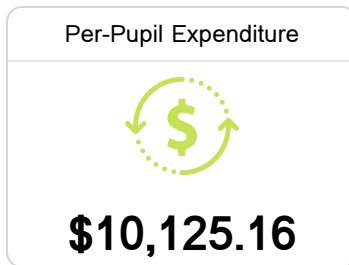

## Delisle Elementary School

Pass Christian Public School District

6303 W WITTMAN ROAD  
Pass Christian, MS 39571

Jonathan Beasley  
jbeasley@pc.k12.ms.us

Due to the impact of COVID-19 on school closures in the 2019-20 school year and a waiver from the U.S. Department of Education, the Mississippi Department of Education (MDE) has no assessment and accountability data to report for the 2019-20 school year.