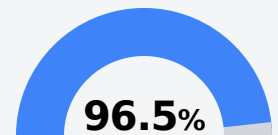

Graduation Rate	
State	85.0%
District	91.4%
School	N/A

Teacher Data

28.8

Teachers

Experienced Teachers

Provisional Teachers

In-Field Teachers