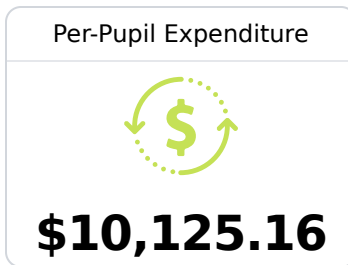

Delisle Elementary School

Pass Christian Public School District

6303 W WITTMAN ROAD
Pass Christian, MS 39571

Jonathan Beasley
jbeasley@pc.k12.ms.us

Due to the impact of COVID-19 on school closures in the 2019-20 school year and a waiver from the U.S. Department of Education, the Mississippi Department of Education (MDE) has no assessment and accountability data to report for the 2019-20 school year.

Graduation Rate	
State	85.0%
District	91.4%
School	N/A