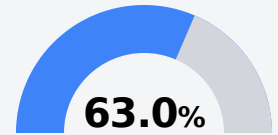

Teacher Data

28.8

Teachers

Experienced Teachers