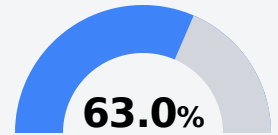

Teacher Data

28.8

Teachers

Experienced Teachers