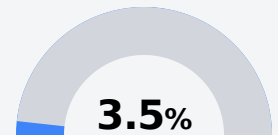

Graduation Rate	
State	85.0%
District	91.4%
School	N/A

Teacher Data

28.8

Teachers

Experienced Teachers

Provisional Teachers

In-Field Teachers