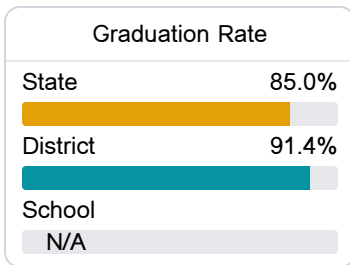

## Delisle Elementary School

Pass Christian Public School District

6303 W WITTMAN ROAD  
Pass Christian, MS 39571

Jonathan Beasley  
jbeasley@pc.k12.ms.us

Due to the impact of COVID-19 on school closures in the 2019-20 school year and a waiver from the U.S. Department of Education, the Mississippi Department of Education (MDE) has no assessment and accountability data to report for the 2019-20 school year.