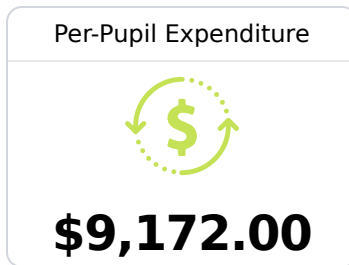

Pass Road Elementary School

Gulfport School District

37 Pass Road
Gulfport, MS 39507

Simone Fairley Travis
simone.fairley@gulfportschools.org

Due to the impact of COVID-19 on school closures in the 2019-20 school year and a waiver from the U.S. Department of Education, the Mississippi Department of Education (MDE) has no assessment and accountability data to report for the 2019-20 school year.

Graduation Rate	
State	85.0%
District	86.7%
School	N/A