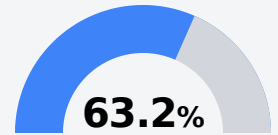

Teacher Data

24.5

Teachers

Experienced Teachers