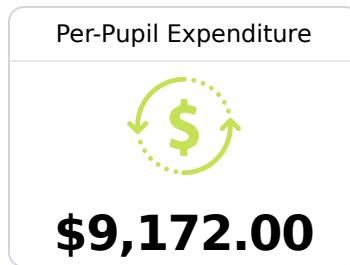

Pass Road Elementary School

Gulfport School District

37 Pass Road
Gulfport, MS 39507

Simone Fairley Travis
simone.fairley@gulfportschools.org

Due to the impact of COVID-19 on school closures in the 2019-20 school year and a waiver from the U.S. Department of Education, the Mississippi Department of Education (MDE) has no assessment and accountability data to report for the 2019-20 school year.

Graduation Rate	
State	85.0%
District	86.7%
School	N/A

Teacher Data

24.5

Teachers

63.2%

Experienced Teachers

0.0%

Provisional Teachers

100.0%

In-Field Teachers