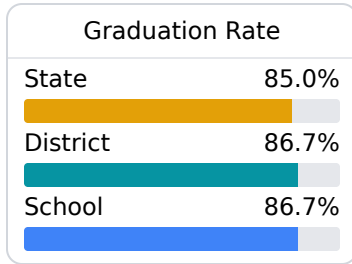

B Gulfport High School

Gulfport School District

100 Perry Street
Gulfport, MS 39507

Wendi Husley
wendi.husley@gulfportschools.org

Identified for **Additional Targeted Support and Improvement**

Due to the impact of COVID-19 on school closures in the 2019-20 school year and a waiver from the U.S. Department of Education, the Mississippi Department of Education (MDE) has no assessment and accountability data to report for the 2019-20 school year.