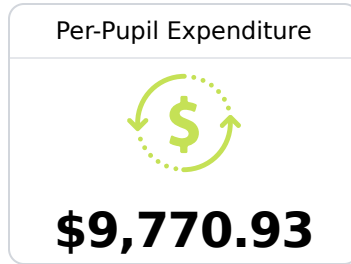

## B Gulfport High School

Gulfport School District

100 Perry Street  
Gulfport, MS 39507

Wendi Husley  
wendi.husley@gulfportschools.org

Identified for **Additional Targeted Support and Improvement**

Due to the impact of COVID-19 on school closures in the 2019-20 school year and a waiver from the U.S. Department of Education, the Mississippi Department of Education (MDE) has no assessment and accountability data to report for the 2019-20 school year.