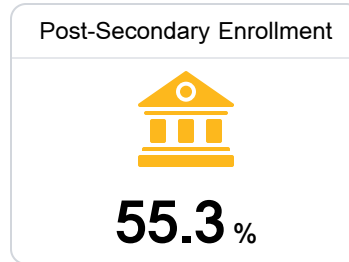

School Report Card 2019 - 2020

For more detailed information, please visit <https://msrc.mdek12.org>.

Gulfport High School

Gulfport School District

100 Perry Street
Gulfport, MS 39507

Wendi Husley
wendi.husley@gulfportschools.org

Identified for **Additional Targeted Support and Improvement**

Due to the impact of COVID-19 on school closures in the 2019-20 school year and a waiver from the U.S. Department of Education, the Mississippi Department of Education (MDE) has no assessment and accountability data to report for the 2019-20 school year.

Teacher Data

95.8

Teachers

83.9%

Experienced Teachers

1.2%

Provisional Teachers

99.4%

In-Field Teachers