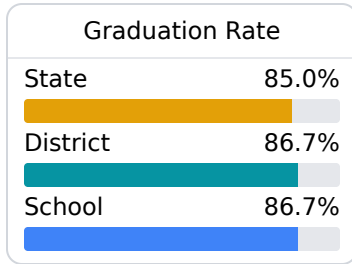

## B Gulfport High School

Gulfport School District

100 Perry Street  
Gulfport, MS 39507

Wendi Husley  
wendi.husley@gulfportschools.org

Identified for **Additional Targeted Support and Improvement**

Due to the impact of COVID-19 on school closures in the 2019-20 school year and a waiver from the U.S. Department of Education, the Mississippi Department of Education (MDE) has no assessment and accountability data to report for the 2019-20 school year.