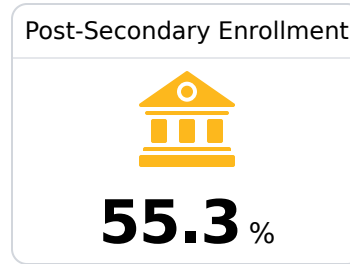

## B Gulfport High School

Gulfport School District

100 Perry Street  
Gulfport, MS 39507

Wendi Husley  
wendi.husley@gulfportschools.org

Identified for **Additional Targeted Support and Improvement**

Due to the impact of COVID-19 on school closures in the 2019-20 school year and a waiver from the U.S. Department of Education, the Mississippi Department of Education (MDE) has no assessment and accountability data to report for the 2019-20 school year.