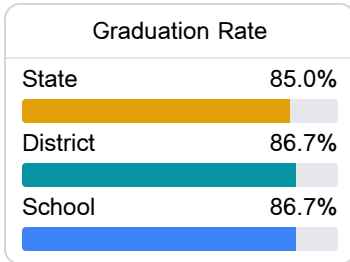

School Report Card 2019 - 2020

For more detailed information, please visit <https://msrc.mdek12.org>.

Gulfport High School

Gulfport School District

100 Perry Street
Gulfport, MS 39507

Wendi Husley
wendi.husley@gulfportschools.org

Identified for **Additional Targeted Support and Improvement**

Due to the impact of COVID-19 on school closures in the 2019-20 school year and a waiver from the U.S. Department of Education, the Mississippi Department of Education (MDE) has no assessment and accountability data to report for the 2019-20 school year.

Teacher Data

95.8

Teachers

83.9%

Experienced Teachers

1.2%

Provisional Teachers

99.4%

In-Field Teachers