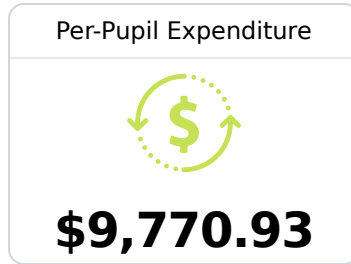

B Gulfport High School

Gulfport School District

100 Perry Street
Gulfport, MS 39507

Wendi Husley
wendi.husley@gulfportschools.org

Identified for **Additional Targeted Support and Improvement**

Due to the impact of COVID-19 on school closures in the 2019-20 school year and a waiver from the U.S. Department of Education, the Mississippi Department of Education (MDE) has no assessment and accountability data to report for the 2019-20 school year.