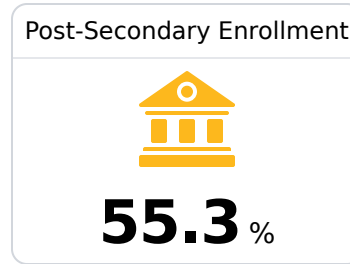

B Gulfport High School

Gulfport School District

100 Perry Street
Gulfport, MS 39507

Wendi Husley
wendi.husley@gulfportschools.org

Identified for **Additional Targeted Support and Improvement**

Due to the impact of COVID-19 on school closures in the 2019-20 school year and a waiver from the U.S. Department of Education, the Mississippi Department of Education (MDE) has no assessment and accountability data to report for the 2019-20 school year.