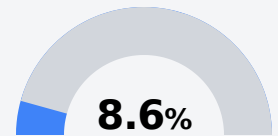

Provisional Teachers