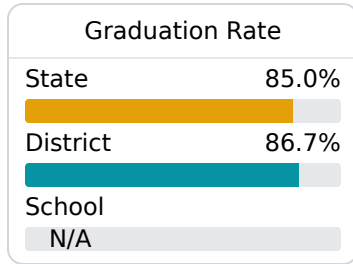

Gulfport Central Middle School

Gulfport School District

1310 42nd Avenue
Gulfport, MS 39501

Patricia Moss
patricia.moss@gulfportschools.org

Identified for **Additional Targeted Support and Improvement**

Due to the impact of COVID-19 on school closures in the 2019-20 school year and a waiver from the U.S. Department of Education, the Mississippi Department of Education (MDE) has no assessment and accountability data to report for the 2019-20 school year.