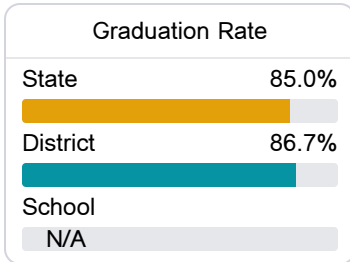

Gulfport Central Middle School

Gulfport School District

1310 42nd Avenue
Gulfport, MS 39501

Patricia Moss
patricia.moss@gulfportschools.org

Identified for **Additional Targeted Support and Improvement**

Due to the impact of COVID-19 on school closures in the 2019-20 school year and a waiver from the U.S. Department of Education, the Mississippi Department of Education (MDE) has no assessment and accountability data to report for the 2019-20 school year.