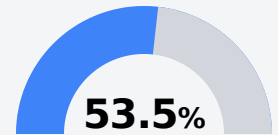

Teacher Data

44.9

Teachers

Experienced Teachers