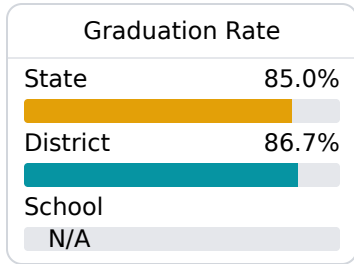

Gulfport Central Middle School

Gulfport School District

1310 42nd Avenue
Gulfport, MS 39501

Patricia Moss
patricia.moss@gulfportschools.org

Identified for **Additional Targeted Support and Improvement**

Due to the impact of COVID-19 on school closures in the 2019-20 school year and a waiver from the U.S. Department of Education, the Mississippi Department of Education (MDE) has no assessment and accountability data to report for the 2019-20 school year.