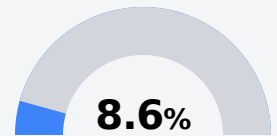

Provisional Teachers