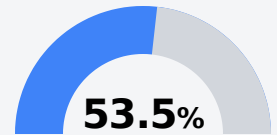

Teacher Data

44.9

Teachers

Experienced Teachers