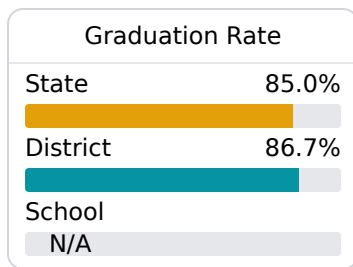

Bayou View Middle School

Gulfport School District

212 43RD STREET
Gulfport, MS 39507

Dr. Joshua Broussard
joshua.broussard@gulfportschools.org

Due to the impact of COVID-19 on school closures in the 2019-20 school year and a waiver from the U.S. Department of Education, the Mississippi Department of Education (MDE) has no assessment and accountability data to report for the 2019-20 school year.