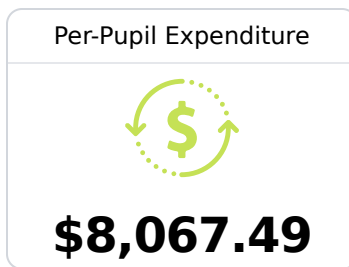

Bayou View Middle School

Gulfport School District

212 43RD STREET
Gulfport, MS 39507

Dr. Joshua Broussard
joshua.broussard@gulfportschools.org

Due to the impact of COVID-19 on school closures in the 2019-20 school year and a waiver from the U.S. Department of Education, the Mississippi Department of Education (MDE) has no assessment and accountability data to report for the 2019-20 school year.