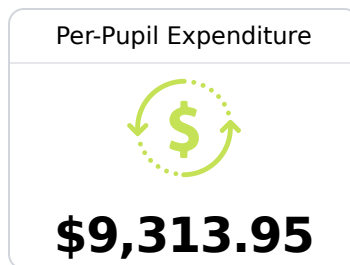

A Popps Ferry Elementary School

Biloxi Public School District

364 Nelson Road
Biloxi, MS 39531

Dr. Vivian Malone
vivian.malone@biloxischools.net

Due to the impact of COVID-19 on school closures in the 2019-20 school year and a waiver from the U.S. Department of Education, the Mississippi Department of Education (MDE) has no assessment and accountability data to report for the 2019-20 school year.

Graduation Rate	
State	85.0%
District	85.8%
School	N/A

Teacher Data

34.9

Teachers

75.8%

Experienced Teachers

0.0%

Provisional Teachers

100.0%

In-Field Teachers