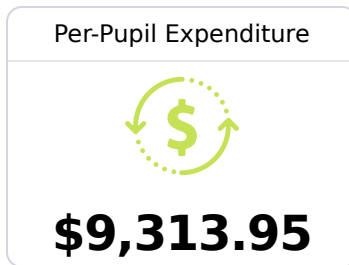

Popps Ferry Elementary School

Biloxi Public School District

364 Nelson Road
Biloxi, MS 39531

Stephanie Stokes
stephanie.stokes@biloxischools.net

Due to the impact of COVID-19 on school closures in the 2019-20 school year and a waiver from the U.S. Department of Education, the Mississippi Department of Education (MDE) has no assessment and accountability data to report for the 2019-20 school year.

Graduation Rate	
State	85.0%
District	85.8%
School	N/A

Teacher Data

34.9

Teachers

75.8%

Experienced Teachers

0.0%

Provisional Teachers

100.0%

In-Field Teachers