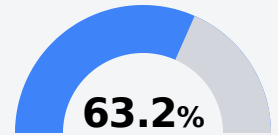

Teacher Data

20.5

Teachers

Experienced Teachers