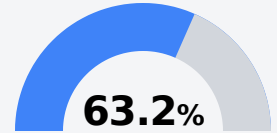

Teacher Data

20.5

Teachers

Experienced Teachers