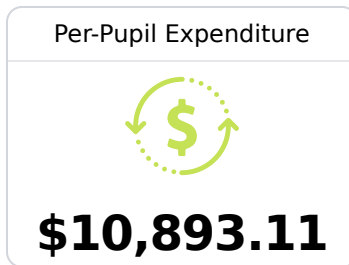

Nichols Elementary School

Biloxi Public School District

590 Division Street
Biloxi, MS 39530

Trenisha Weekley
trenisha.weekley@biloxischools.net

Due to the impact of COVID-19 on school closures in the 2019-20 school year and a waiver from the U.S. Department of Education, the Mississippi Department of Education (MDE) has no assessment and accountability data to report for the 2019-20 school year.

Graduation Rate	
State	85.0%
District	85.8%
School	N/A