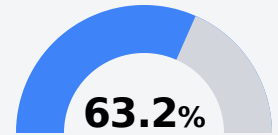

Teacher Data

20.5

Teachers

Experienced Teachers