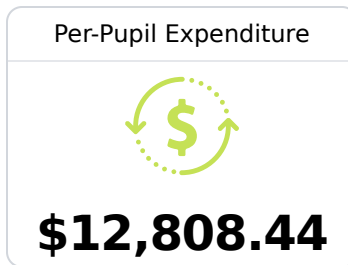

A Gorenflo Elementary School

Biloxi Public School District

771 Elder Street
Biloxi, MS 39530

Dr. Vera Robertson
vera.robertson@biloxischools.net

Due to the impact of COVID-19 on school closures in the 2019-20 school year and a waiver from the U.S. Department of Education, the Mississippi Department of Education (MDE) has no assessment and accountability data to report for the 2019-20 school year.

Graduation Rate	
State	85.0%
District	85.8%
School	N/A

Teacher Data

21.9

Teachers

70.2%

Experienced Teachers

0.0%

Provisional Teachers

100.0%

In-Field Teachers