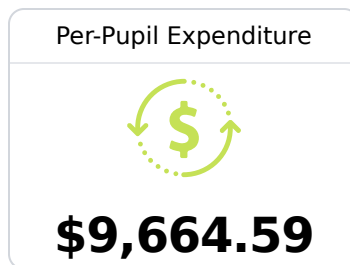

A Back Bay Elementary School

Biloxi Public School District

340 St. Mary Blvd.
Biloxi, MS 39531

Brooke Fontenelle
brooke.fontenelle@biloxischools.net

Due to the impact of COVID-19 on school closures in the 2019-20 school year and a waiver from the U.S. Department of Education, the Mississippi Department of Education (MDE) has no assessment and accountability data to report for the 2019-20 school year.

Graduation Rate	
State	85.0%
District	85.8%
School	N/A

Teacher Data

37.2

Teachers

62.0%

Experienced Teachers

0.0%

Provisional Teachers

100.0%

In-Field Teachers