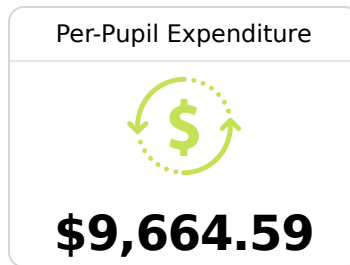

A Jeff Davis Elementary School

Biloxi Public School District

340 St. Mary Blvd.
Biloxi, MS 39531

Lona Poole
lona.poole@biloxischools.net

Due to the impact of COVID-19 on school closures in the 2019-20 school year and a waiver from the U.S. Department of Education, the Mississippi Department of Education (MDE) has no assessment and accountability data to report for the 2019-20 school year.

Graduation Rate	
State	85.0%
District	85.8%
School	N/A

Teacher Data

37.2

Teachers

62.0%

Experienced Teachers

0.0%

Provisional Teachers

100.0%

In-Field Teachers