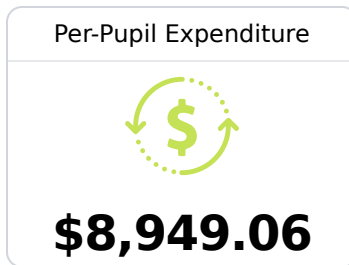

North Bay Elementary School

Biloxi Public School District

1825 Pops Ferry Road
Biloxi, MS 39532

Allison Merit
allison.merit@biloxischools.net

Due to the impact of COVID-19 on school closures in the 2019-20 school year and a waiver from the U.S. Department of Education, the Mississippi Department of Education (MDE) has no assessment and accountability data to report for the 2019-20 school year.

Graduation Rate	
State	85.0%
District	85.8%
School	N/A

Teacher Data

44.1

Teachers

55.1%

Experienced Teachers

2.3%

Provisional Teachers

100.0%

In-Field Teachers