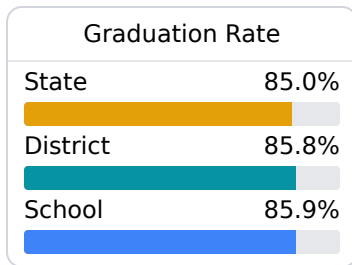

Biloxi High School

Biloxi Public School District

1845 Tribe Drive
Biloxi, MS 39532

Teresa Martin
teresa.martin@biloxischools.net

Due to the impact of COVID-19 on school closures in the 2019-20 school year and a waiver from the U.S. Department of Education, the Mississippi Department of Education (MDE) has no assessment and accountability data to report for the 2019-20 school year.