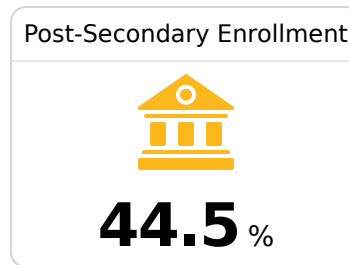

## Biloxi High School

Biloxi Public School District

1845 Tribe Drive  
Biloxi, MS 39532

Teresa Martin  
[teresa.martin@biloxischools.net](mailto:teresa.martin@biloxischools.net)

Due to the impact of COVID-19 on school closures in the 2019-20 school year and a waiver from the U.S. Department of Education, the Mississippi Department of Education (MDE) has no assessment and accountability data to report for the 2019-20 school year.