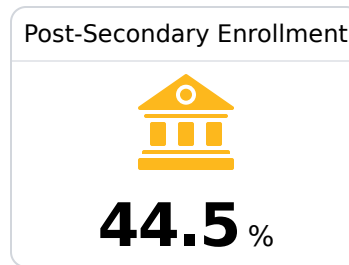

Biloxi High School

Biloxi Public School District

1845 Tribe Drive
Biloxi, MS 39532

Teresa Martin
teresa.martin@biloxischools.net

Due to the impact of COVID-19 on school closures in the 2019-20 school year and a waiver from the U.S. Department of Education, the Mississippi Department of Education (MDE) has no assessment and accountability data to report for the 2019-20 school year.