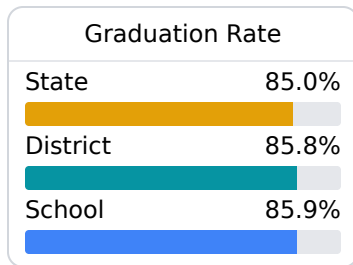

Biloxi High School

Biloxi Public School District

1845 Tribe Drive
Biloxi, MS 39532

Teresa Martin
teresa.martin@biloxischools.net

Due to the impact of COVID-19 on school closures in the 2019-20 school year and a waiver from the U.S. Department of Education, the Mississippi Department of Education (MDE) has no assessment and accountability data to report for the 2019-20 school year.