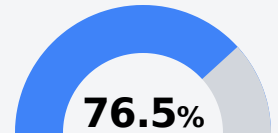

Teacher Data

110.0

Teachers

Experienced Teachers