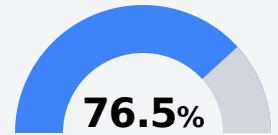

Teacher Data

110.0

Teachers

Experienced Teachers