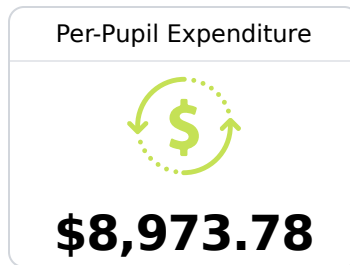

Biloxi Junior High

Biloxi Public School District

1921 Tribe Drive
Biloxi, MS 39532

Lori Brennan
lori.brennan@biloxischools.net

Due to the impact of COVID-19 on school closures in the 2019-20 school year and a waiver from the U.S. Department of Education, the Mississippi Department of Education (MDE) has no assessment and accountability data to report for the 2019-20 school year.

Graduation Rate	
State	85.0%
District	85.8%
School	N/A

Teacher Data

64.8

Teachers

82.3%

Experienced Teachers

1.4%

Provisional Teachers

100.0%

In-Field Teachers