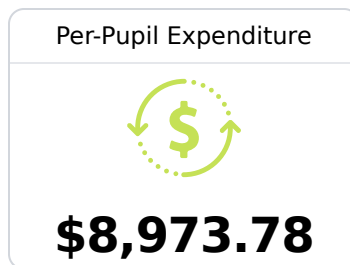

Biloxi Junior High

Biloxi Public School District

1921 Tribe Drive
Biloxi, MS 39532

Scott Powell
scott.powell@biloxischools.net

Due to the impact of COVID-19 on school closures in the 2019-20 school year and a waiver from the U.S. Department of Education, the Mississippi Department of Education (MDE) has no assessment and accountability data to report for the 2019-20 school year.

Graduation Rate	
State	85.0%
District	85.8%
School	N/A

Teacher Data

64.8

Teachers

82.3%

Experienced Teachers

1.4%

Provisional Teachers

100.0%

In-Field Teachers