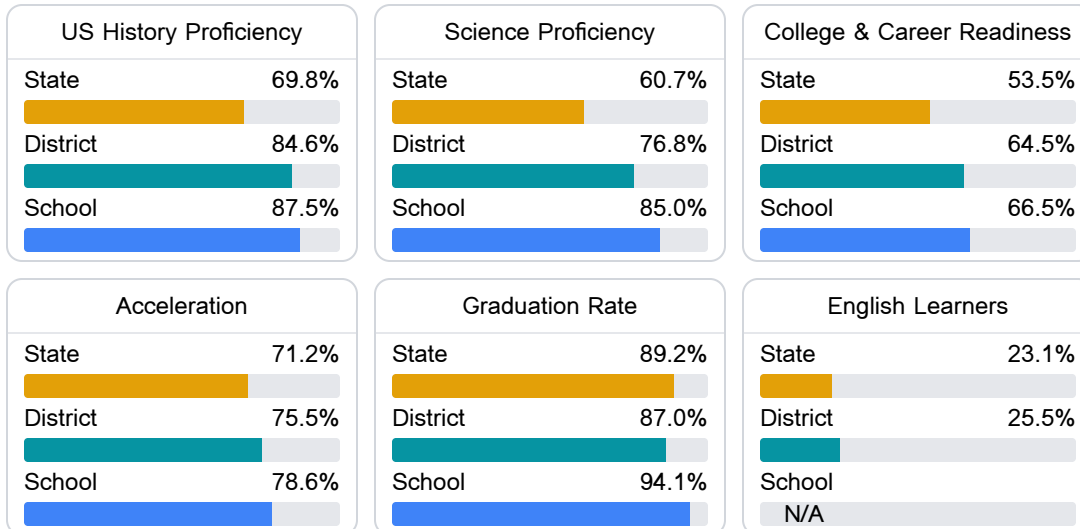

### School Accountability Grade Components

Mississippi's accountability system assigns "A" through "F" letter grades for schools and districts. Grades are based on student achievement, student growth, student participation in testing, and other academic measures.

#### Math

Measurements of student performance on the statewide math assessment.

#### English

Measurements of student performance on the statewide English language arts (ELA) assessment.

#### Other Measures

Other measurements of student performance that factor into the accountability grade.