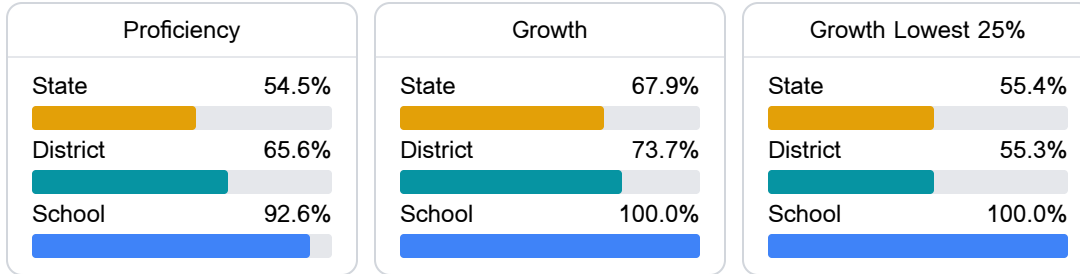

West Harrison High School

Harrison County School District

10399 County Farm Road
Gulfport, MS 39503

BRANDON WALTMAN

School Accountability Grade Components

Mississippi's accountability system assigns "A" through "F" letter grades for schools and districts. Grades are based on student achievement, student growth, student participation in testing, and other academic measures.

Math

Measurements of student performance on the statewide math assessment.