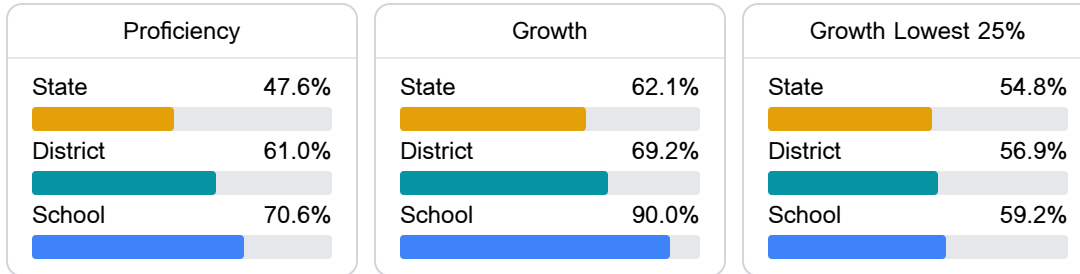

English

Measurements of student performance on the statewide English language arts (ELA) assessment.