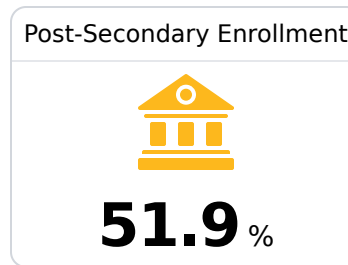

A West Harrison High School

Harrison County School District

 10399 County Farm Road
Gulfport, MS 39503

 Michael Weaver
MWeaver@harrison.k12.ms.us

Due to the impact of COVID-19 on school closures in the 2019-20 school year and a waiver from the U.S. Department of Education, the Mississippi Department of Education (MDE) has no assessment and accountability data to report for the 2019-20 school year.