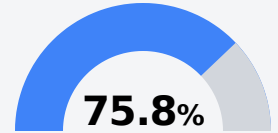

Teacher Data

63.6

Teachers

Experienced Teachers