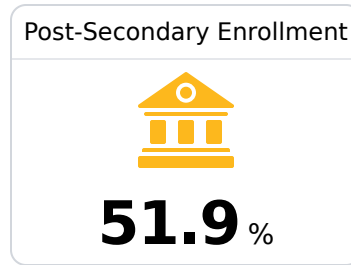

West Harrison High School

Harrison County School District

10399 County Farm Road
Gulfport, MS 39503

Michael Weaver
MWeaver@harrison.k12.ms.us

Due to the impact of COVID-19 on school closures in the 2019-20 school year and a waiver from the U.S. Department of Education, the Mississippi Department of Education (MDE) has no assessment and accountability data to report for the 2019-20 school year.