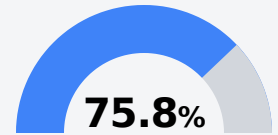

Teacher Data

63.6

Teachers

Experienced Teachers