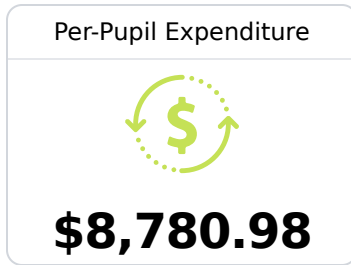

West Harrison High School

Harrison County School District

10399 County Farm Road
Gulfport, MS 39503

Michael Weaver
MWeaver@harrison.k12.ms.us

Due to the impact of COVID-19 on school closures in the 2019-20 school year and a waiver from the U.S. Department of Education, the Mississippi Department of Education (MDE) has no assessment and accountability data to report for the 2019-20 school year.