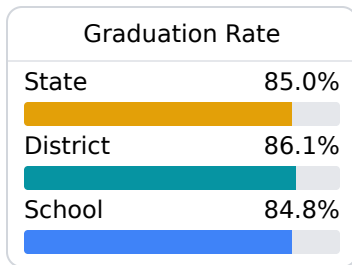

A West Harrison High School

Harrison County School District

 10399 County Farm Road
Gulfport, MS 39503

 Michael Weaver
MWeaver@harrison.k12.ms.us

Due to the impact of COVID-19 on school closures in the 2019-20 school year and a waiver from the U.S. Department of Education, the Mississippi Department of Education (MDE) has no assessment and accountability data to report for the 2019-20 school year.