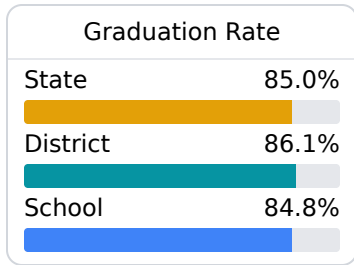

West Harrison High School

Harrison County School District

10399 County Farm Road
Gulfport, MS 39503

Michael Weaver
MWeaver@harrison.k12.ms.us

Due to the impact of COVID-19 on school closures in the 2019-20 school year and a waiver from the U.S. Department of Education, the Mississippi Department of Education (MDE) has no assessment and accountability data to report for the 2019-20 school year.