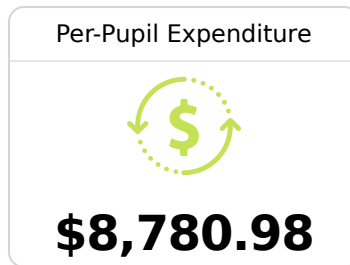

A West Harrison High School

Harrison County School District

 10399 County Farm Road
Gulfport, MS 39503

 Michael Weaver
MWeaver@harrison.k12.ms.us

Due to the impact of COVID-19 on school closures in the 2019-20 school year and a waiver from the U.S. Department of Education, the Mississippi Department of Education (MDE) has no assessment and accountability data to report for the 2019-20 school year.