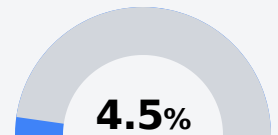

Provisional Teachers