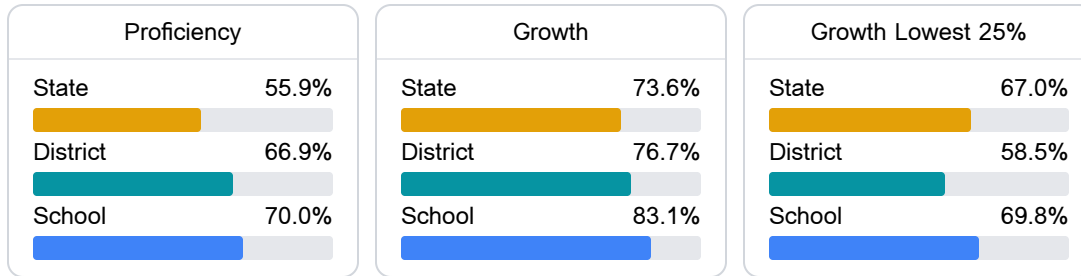

Woolmarket Elementary School

Harrison County School District

12513 John Lee Road
Biloxi, MS 39532

MEAGON TOUCHSTONE

School Accountability Grade Components

Mississippi's accountability system assigns "A" through "F" letter grades for schools and districts. Grades are based on student achievement, student growth, student participation in testing, and other academic measures.

Math

Measurements of student performance on the statewide math assessment.

English

Measurements of student performance on the statewide English language arts (ELA) assessment.

Other Measures

Other measurements of student performance that factor into the accountability grade.