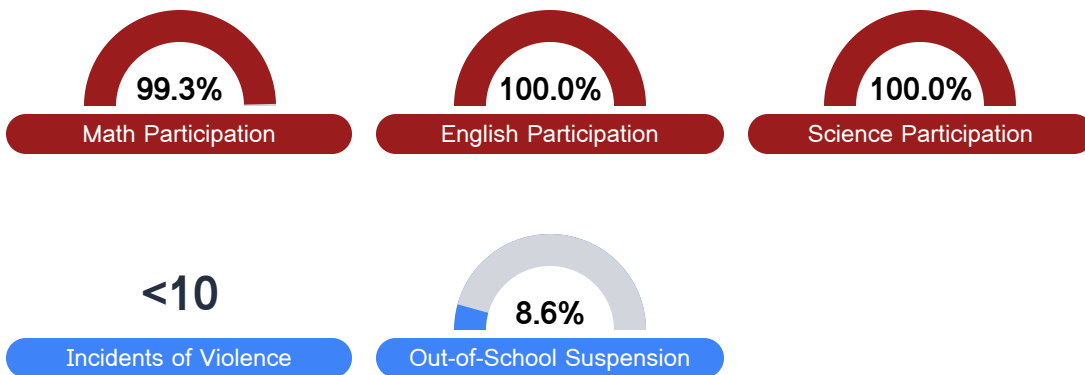

Detailed Assessment and Other Data

Student Performance

The following information shows each level of student performance on statewide assessments.

Math

Level 1		Level 2		Level 3		Level 4		Level 5	
State	0-10%	State	11-20%	State	21-30%	State	31-40%	State	11-20%
District	0-10%	District	11-20%	District	21-30%	District	31-40%	District	21-30%
School	0-10%	School	11-20%	School	21-30%	School	31-40%	School	21-30%
Minimal		Basic		Passing		Proficient		Advanced	

English

Level 1		Level 2		Level 3		Level 4		Level 5	
State	9.1%	State	17.9%	State	27.3%	State	28.8%	State	16.9%
District	5.2%	District	11.9%	District	24.0%	District	33.6%	District	25.2%
School	9.4%	School	11.9%	School	17.5%	School	35.3%	School	25.9%
Minimal		Basic		Passing		Proficient		Advanced	

Science

Level 1		Level 2		Level 3		Level 4		Level 5	
State	11.2%	State	11.0%	State	19.5%	State	34.8%	State	23.5%
District	5.2%	District	6.2%	District	15.1%	District	37.2%	District	36.3%
School	8.8%	School	N/A	School	7.4%	School	25.0%	School	58.8%
Minimal		Basic		Passing		Proficient		Advanced	

Student Assessment Participation

Other Data

16.4%

Chronic Absenteeism

$10,244.52

Per-Pupil Expenditure