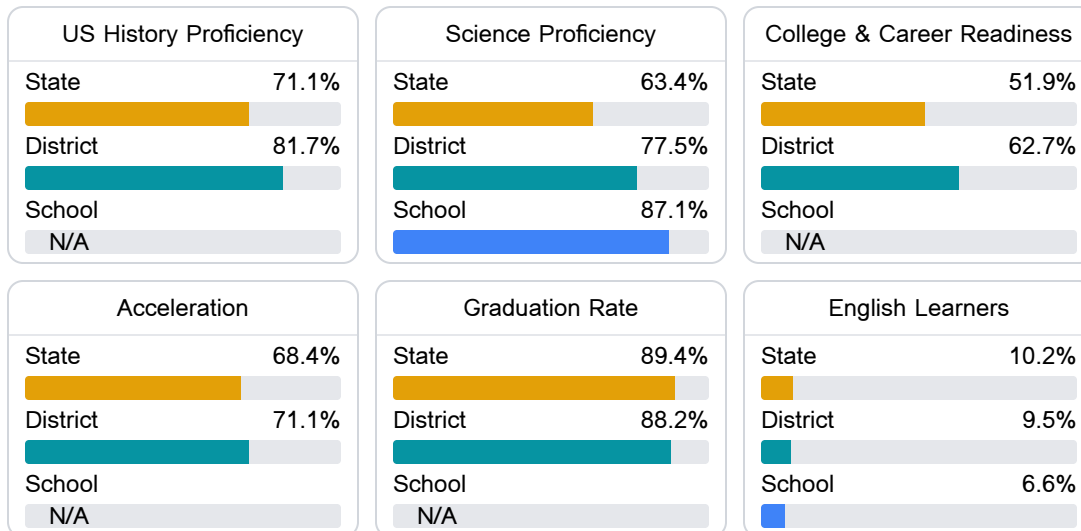

Woolmarket Elementary School

Harrison County School District

12513 John Lee Road
Biloxi, MS 39532

MEAGON TOUCHSTONE

School Accountability Grade Components

Mississippi's accountability system assigns "A" through "F" letter grades for schools and districts. Grades are based on student achievement, student growth, student participation in testing, and other academic measures.

Math

Measurements of student performance on the statewide math assessment.

English

Measurements of student performance on the statewide English language arts (ELA) assessment.

Other Measures

Other measurements of student performance that factor into the accountability grade.