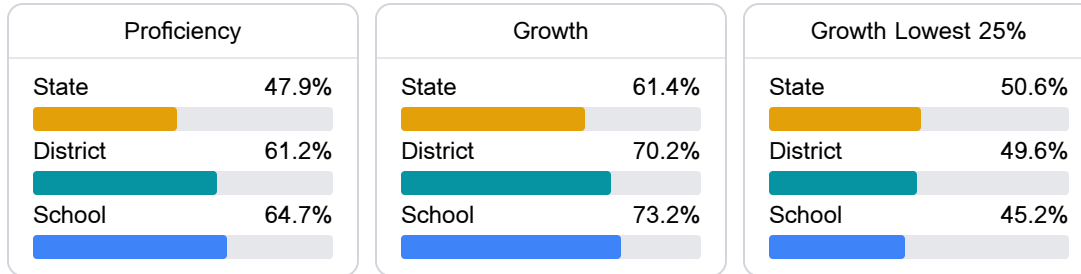

Woolmarket Elementary School

Harrison County School District

12513 John Lee Road
Biloxi, MS 39532

MEAGON TOUCHSTONE

School Accountability Grade Components

Mississippi's accountability system assigns "A" through "F" letter grades for schools and districts. Grades are based on student achievement, student growth, student participation in testing, and other academic measures.

Math

Measurements of student performance on the statewide math assessment.

English

Measurements of student performance on the statewide English language arts (ELA) assessment.

Other Measures

Other measurements of student performance that factor into the accountability grade.