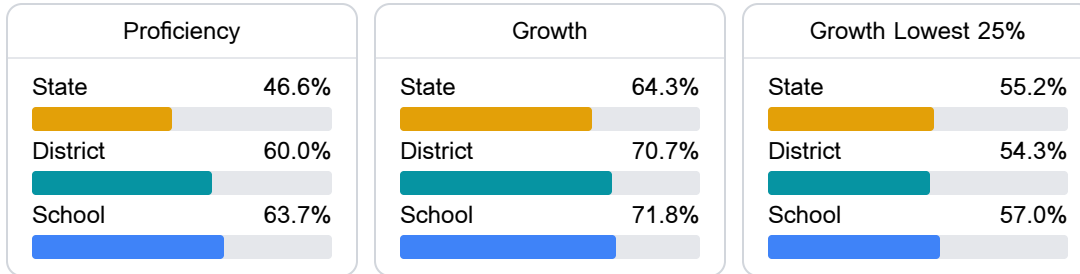

English

Measurements of student performance on the statewide English language arts (ELA) assessment.