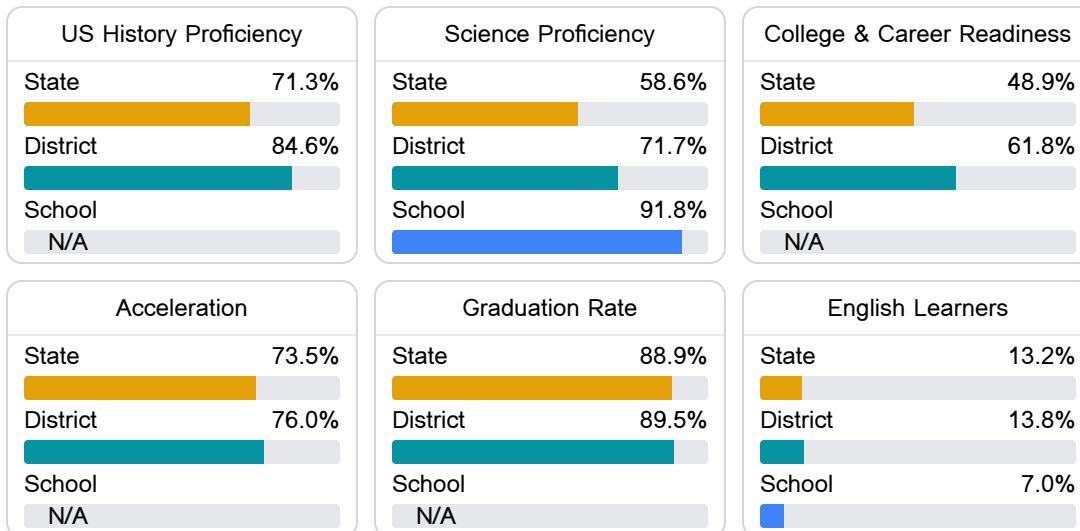

### School Accountability Grade Components

Mississippi's accountability system assigns "A" through "F" letter grades for schools and districts. Grades are based on student achievement, student growth, student participation in testing, and other academic measures.

#### Math

Measurements of student performance on the statewide math assessment.

#### English

Measurements of student performance on the statewide English language arts (ELA) assessment.

#### Other Measures

Other measurements of student performance that factor into the accountability grade.