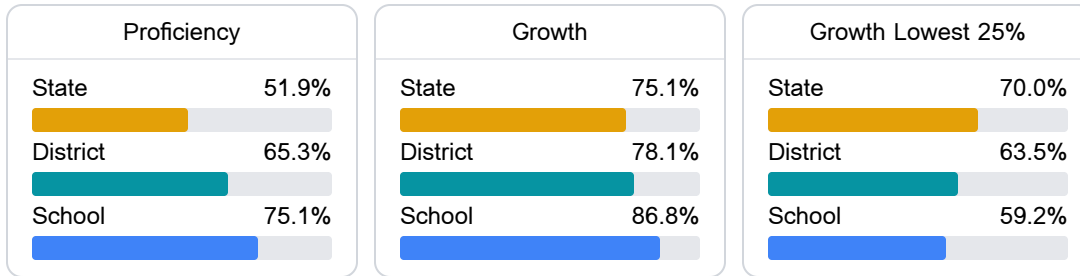

Woolmarket Elementary School

Harrison County School District

12513 John Lee Road
Biloxi, MS 39532

MEAGON TOUCHSTONE

School Accountability Grade Components

Mississippi's accountability system assigns "A" through "F" letter grades for schools and districts. Grades are based on student achievement, student growth, student participation in testing, and other academic measures.

Math

Measurements of student performance on the statewide math assessment.