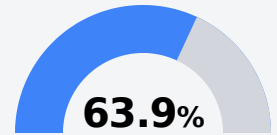

Teacher Data

27.7

Teachers

Experienced Teachers