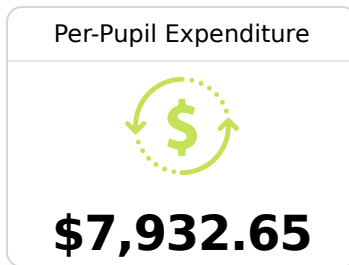

West Wortham Elementary & Middle

Harrison County School District

20199 WEST WORTHAM ROAD
Saucier, MS 39574

William Bentz
WiBentz@harrison.k12.ms.us

Due to the impact of COVID-19 on school closures in the 2019-20 school year and a waiver from the U.S. Department of Education, the Mississippi Department of Education (MDE) has no assessment and accountability data to report for the 2019-20 school year.

Graduation Rate	
State	85.0%
District	86.1%
School	N/A

Teacher Data

79.5

Teachers

79.2%

Experienced Teachers

0.0%

Provisional Teachers

100.0%

In-Field Teachers