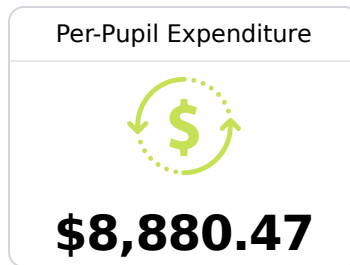

A Saucier Elementary School

Harrison County School District

24052 First Street
Saucier, MS 39574

Alyson Grissom
agrissom@harrison.k12.ms.us

Due to the impact of COVID-19 on school closures in the 2019-20 school year and a waiver from the U.S. Department of Education, the Mississippi Department of Education (MDE) has no assessment and accountability data to report for the 2019-20 school year.

Graduation Rate	
State	85.0%
District	86.1%
School	N/A

Teacher Data

25.0

Teachers

80.0%

Experienced Teachers

0.0%

Provisional Teachers

100.0%

In-Field Teachers