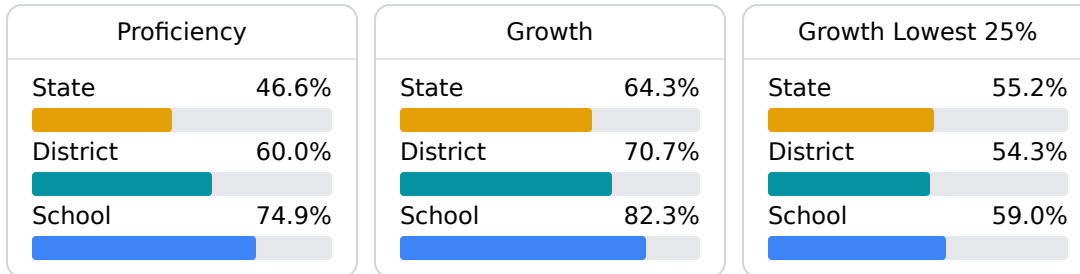

Other Measures

Other measurements of student performance that factor into the accountability grade.