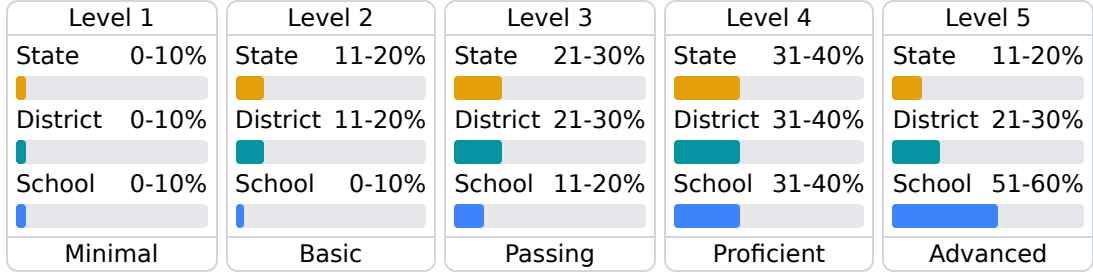

Detailed Assessment and Other Data

Student Performance

The following information shows each level of student performance on statewide assessments.

Math