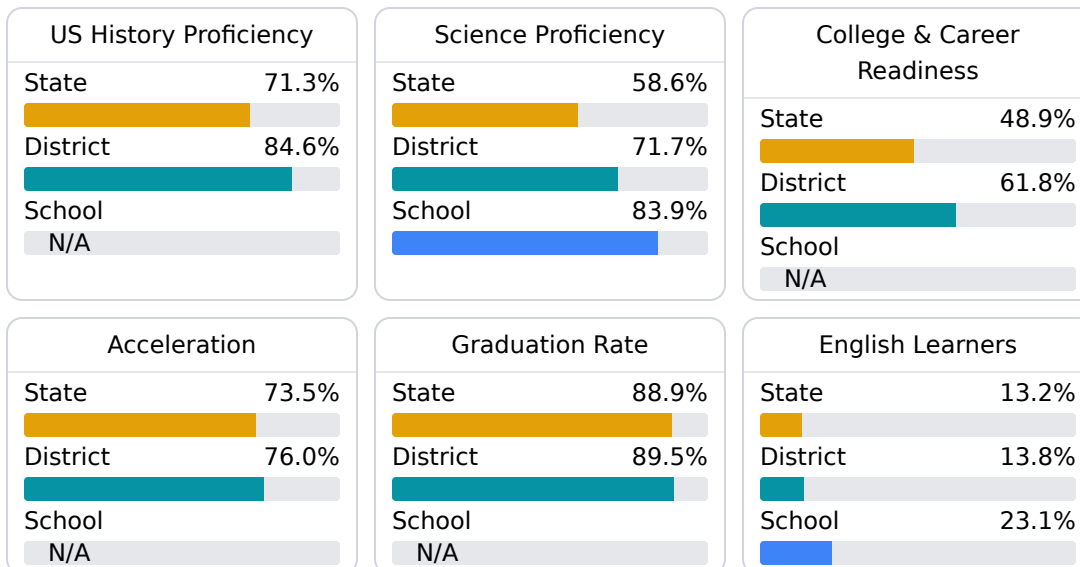

### School Accountability Grade Components

Mississippi's accountability system assigns "A" through "F" letter grades for schools and districts. Grades are based on student achievement, student growth, student participation in testing, and other academic measures.

#### Math

Measurements of student performance on the statewide math assessment.

#### English

Measurements of student performance on the statewide English language arts (ELA) assessment.

#### Other Measures

Other measurements of student performance that factor into the accountability grade.