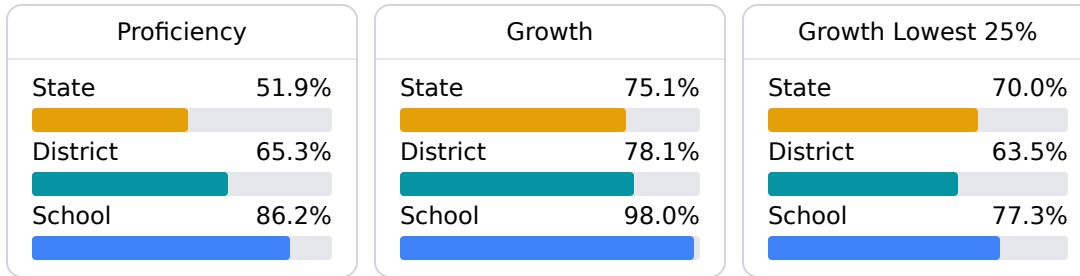

North Woolmarket Elementary & Middle

Harrison County School District

16237 OLD WOOLMARKET ROAD
Biloxi, MS 39532

Roman Holmes
roholfes@harrison.k12.ms.us

School Accountability Grade Components

Mississippi's accountability system assigns "A" through "F" letter grades for schools and districts. Grades are based on student achievement, student growth, student participation in testing, and other academic measures.

Math

Measurements of student performance on the statewide math assessment.

English

Measurements of student performance on the statewide English language arts (ELA) assessment.