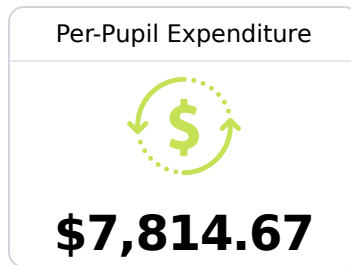

North Woolmarket Elementary & Middle

Harrison County School District

16237 OLD WOOLMARKET ROAD
Biloxi, MS 39532

Roman Holmes
rohomes@harrison.k12.ms.us

Due to the impact of COVID-19 on school closures in the 2019-20 school year and a waiver from the U.S. Department of Education, the Mississippi Department of Education (MDE) has no assessment and accountability data to report for the 2019-20 school year.

Graduation Rate	
State	85.0%
District	86.1%
School	N/A

Teacher Data

57.5

Teachers

82.9%

Experienced Teachers

10.0%

Provisional Teachers

96.8%

In-Field Teachers