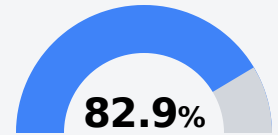

Teacher Data

57.5

Teachers

Experienced Teachers