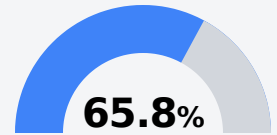

Teacher Data

66.9

Teachers

Experienced Teachers