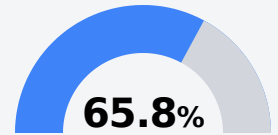

Teacher Data

66.9

Teachers

Experienced Teachers