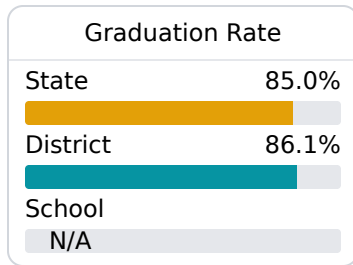

## Harrison County Child Development Center

Harrison County School District

94 29th St  
Gulfport, MS 39507

Rebecca Parker  
reparke@harrison.k12.ms.us

Due to the impact of COVID-19 on school closures in the 2019-20 school year and a waiver from the U.S. Department of Education, the Mississippi Department of Education (MDE) has no assessment and accountability data to report for the 2019-20 school year.