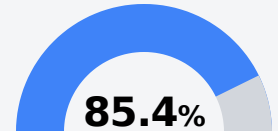

Teacher Data

90.4

Teachers

Experienced Teachers