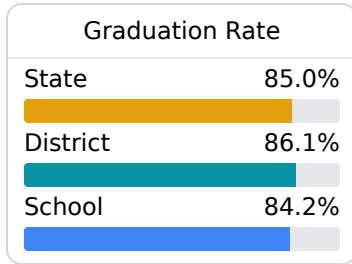

B Harrison Central High School

Harrison County School District

15600 SCHOOL ROAD
Gulfport, MS 39503

Kelly Fuller
kfuller@harrison.k12.ms.us

Identified for **Additional Targeted Support and Improvement**

Due to the impact of COVID-19 on school closures in the 2019-20 school year and a waiver from the U.S. Department of Education, the Mississippi Department of Education (MDE) has no assessment and accountability data to report for the 2019-20 school year.