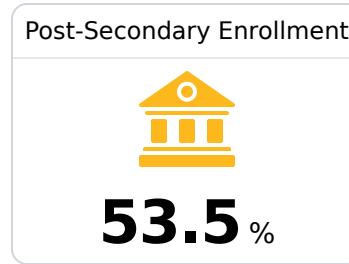

B Harrison Central High School

Harrison County School District

15600 SCHOOL ROAD
Gulfport, MS 39503

Kelly Fuller
kfuller@harrison.k12.ms.us

Identified for **Additional Targeted Support and Improvement**

Due to the impact of COVID-19 on school closures in the 2019-20 school year and a waiver from the U.S. Department of Education, the Mississippi Department of Education (MDE) has no assessment and accountability data to report for the 2019-20 school year.