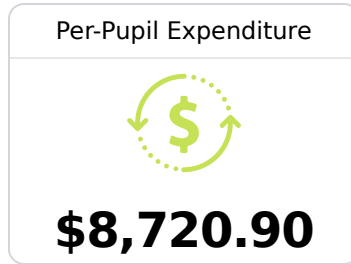

B Harrison Central High School

Harrison County School District

15600 SCHOOL ROAD
Gulfport, MS 39503

Kelly Fuller
kfuller@harrison.k12.ms.us

Identified for **Additional Targeted Support and Improvement**

Due to the impact of COVID-19 on school closures in the 2019-20 school year and a waiver from the U.S. Department of Education, the Mississippi Department of Education (MDE) has no assessment and accountability data to report for the 2019-20 school year.