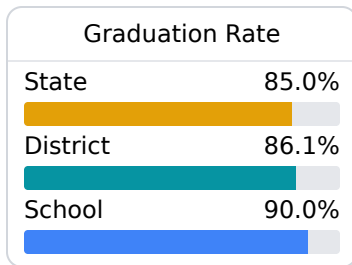

## B Diberville Senior High School

Harrison County School District

 15625 LAMEY BRIDGE ROAD  
Biloxi, MS 39532

 Cheryl Broadus  
cbroadus@harrison.k12.ms.us

Due to the impact of COVID-19 on school closures in the 2019-20 school year and a waiver from the U.S. Department of Education, the Mississippi Department of Education (MDE) has no assessment and accountability data to report for the 2019-20 school year.