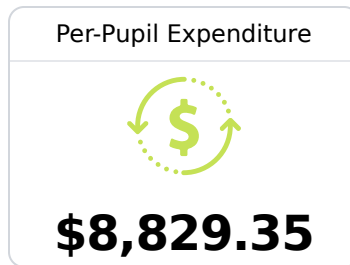

B Diberville Senior High School

Harrison County School District

 15625 LAMEY BRIDGE ROAD
Biloxi, MS 39532

 Cheryl Broadus
cbroadus@harrison.k12.ms.us

Due to the impact of COVID-19 on school closures in the 2019-20 school year and a waiver from the U.S. Department of Education, the Mississippi Department of Education (MDE) has no assessment and accountability data to report for the 2019-20 school year.