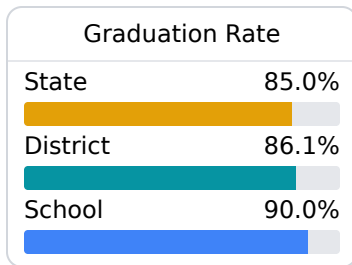

B Diberville Senior High School

Harrison County School District

 15625 LAMEY BRIDGE ROAD
Biloxi, MS 39532

 Cheryl Broadus
cbroadus@harrison.k12.ms.us

Due to the impact of COVID-19 on school closures in the 2019-20 school year and a waiver from the U.S. Department of Education, the Mississippi Department of Education (MDE) has no assessment and accountability data to report for the 2019-20 school year.