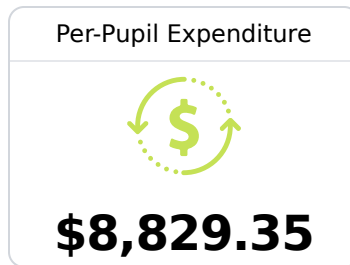

## B Diberville Senior High School

Harrison County School District

 15625 LAMEY BRIDGE ROAD  
Biloxi, MS 39532

 Cheryl Broadus  
cbroadus@harrison.k12.ms.us

Due to the impact of COVID-19 on school closures in the 2019-20 school year and a waiver from the U.S. Department of Education, the Mississippi Department of Education (MDE) has no assessment and accountability data to report for the 2019-20 school year.