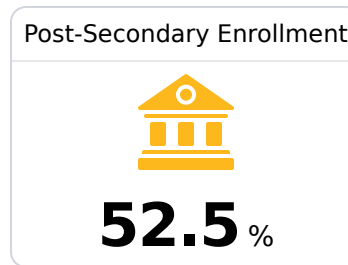

## B Diberville Senior High School

Harrison County School District

 15625 LAMEY BRIDGE ROAD  
Biloxi, MS 39532

 Cheryl Broadus  
cbroadus@harrison.k12.ms.us

Due to the impact of COVID-19 on school closures in the 2019-20 school year and a waiver from the U.S. Department of Education, the Mississippi Department of Education (MDE) has no assessment and accountability data to report for the 2019-20 school year.