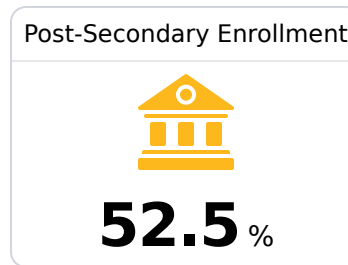

B Diberville Senior High School

Harrison County School District

 15625 LAMEY BRIDGE ROAD
Biloxi, MS 39532

 Cheryl Broadus
cbroadus@harrison.k12.ms.us

Due to the impact of COVID-19 on school closures in the 2019-20 school year and a waiver from the U.S. Department of Education, the Mississippi Department of Education (MDE) has no assessment and accountability data to report for the 2019-20 school year.