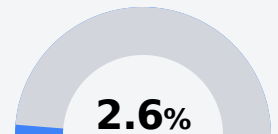

Provisional Teachers