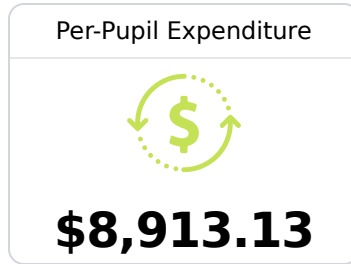

Crossroads Elementary School

Harrison County School District

10453 Klein Road
Gulfport, MS 39503

Christopher Glenn
CGlenn@harrison.k12.ms.us

Identified for **Additional Targeted Support and Improvement**

Due to the impact of COVID-19 on school closures in the 2019-20 school year and a waiver from the U.S. Department of Education, the Mississippi Department of Education (MDE) has no assessment and accountability data to report for the 2019-20 school year.