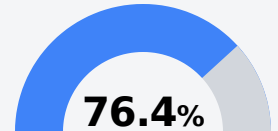

Teacher Data

38.7

Teachers

Experienced Teachers