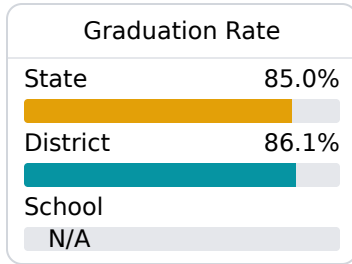

Crossroads Elementary School

Harrison County School District

10453 Klein Road
Gulfport, MS 39503

Christopher Glenn
CGlenn@harrison.k12.ms.us

Identified for **Additional Targeted Support and Improvement**

Due to the impact of COVID-19 on school closures in the 2019-20 school year and a waiver from the U.S. Department of Education, the Mississippi Department of Education (MDE) has no assessment and accountability data to report for the 2019-20 school year.