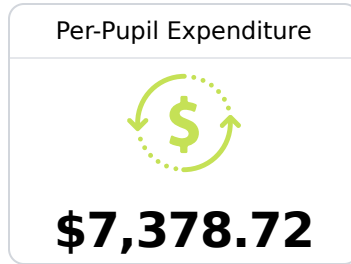

School Report Card 2019 - 2020

For more detailed information, please visit <https://msrc.mdek12.org>.

Diberville Middle School

Harrison County School District

3320 WARRIOR DRIVE
Diberville, MS 39540

Matthew Elias
melias@harrison.k12.ms.us

Identified for **Additional Targeted Support and Improvement**

Due to the impact of COVID-19 on school closures in the 2019-20 school year and a waiver from the U.S. Department of Education, the Mississippi Department of Education (MDE) has no assessment and accountability data to report for the 2019-20 school year.

Teacher Data

54.2

Teachers

Experienced Teachers

Provisional Teachers

In-Field Teachers