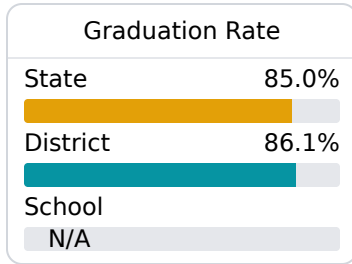

School Report Card 2019 - 2020

For more detailed information, please visit <https://msrc.mdek12.org>.

Diberville Middle School

Harrison County School District

3320 WARRIOR DRIVE
Diberville, MS 39540

Matthew Elias
melias@harrison.k12.ms.us

Identified for **Additional Targeted Support and Improvement**

Due to the impact of COVID-19 on school closures in the 2019-20 school year and a waiver from the U.S. Department of Education, the Mississippi Department of Education (MDE) has no assessment and accountability data to report for the 2019-20 school year.

Teacher Data

54.2

Teachers

Experienced Teachers

Provisional Teachers

In-Field Teachers