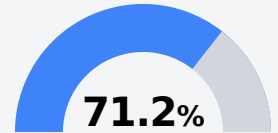

Teacher Data

54.2

Teachers

Experienced Teachers