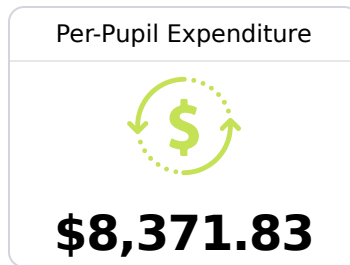

A Diberville Elementary

Harrison County School District

4540 Brodie Road
Diberville, MS 39540

Melissa Quave
MQuave@harrison.k12.ms.us

Due to the impact of COVID-19 on school closures in the 2019-20 school year and a waiver from the U.S. Department of Education, the Mississippi Department of Education (MDE) has no assessment and accountability data to report for the 2019-20 school year.

Graduation Rate	
State	85.0%
District	86.1%
School	N/A

Teacher Data

43.5

Teachers

75.4%

Experienced Teachers

2.3%

Provisional Teachers

98.7%

In-Field Teachers