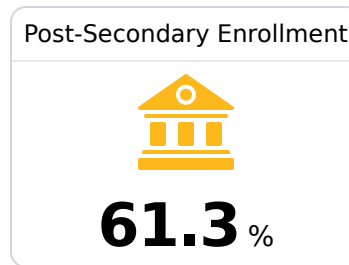

A Bay High School

Bay St Louis Waveland School District

750 BLUE MEADOW ROAD
Bay St Louis, MS 39520

Due to the impact of COVID-19 on school closures in the 2019-20 school year and a waiver from the U.S. Department of Education, the Mississippi Department of Education (MDE) has no assessment and accountability data to report for the 2019-20 school year.