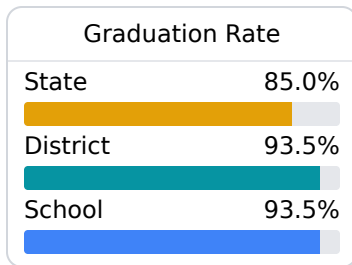

A Bay High School

Bay St Louis Waveland School District

750 BLUE MEADOW ROAD
Bay St Louis, MS 39520

Due to the impact of COVID-19 on school closures in the 2019-20 school year and a waiver from the U.S. Department of Education, the Mississippi Department of Education (MDE) has no assessment and accountability data to report for the 2019-20 school year.