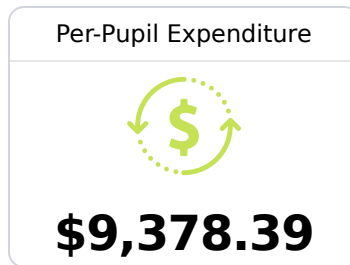

West Hancock Elementary School

Hancock County School District

23350 Highway 43
Picayune, MS 39466

Amie Sins
asins@hancockschools.net

Due to the impact of COVID-19 on school closures in the 2019-20 school year and a waiver from the U.S. Department of Education, the Mississippi Department of Education (MDE) has no assessment and accountability data to report for the 2019-20 school year.

Graduation Rate	
State	85.0%
District	89.2%
School	N/A

Teacher Data

23.4

Teachers

75.3%

Experienced Teachers

0.0%

Provisional Teachers

100.0%

In-Field Teachers