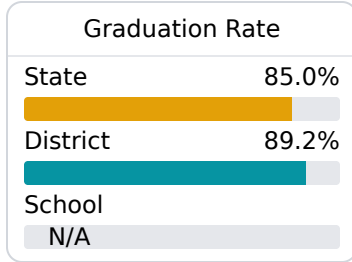

A Hancock Middle School

Hancock County School District

7070 Stennis Airport Drive
Kiln, MS 39556

Vanesa Martinez
vmartinez@hancockschools.net

Identified for **Additional Targeted Support and Improvement**

Due to the impact of COVID-19 on school closures in the 2019-20 school year and a waiver from the U.S. Department of Education, the Mississippi Department of Education (MDE) has no assessment and accountability data to report for the 2019-20 school year.