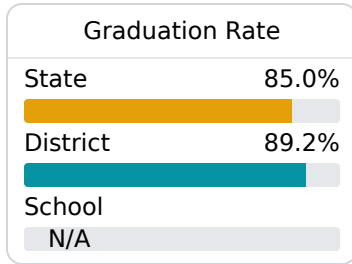

School Report Card 2019 - 2020

For more detailed information, please visit <https://msrc.mdek12.org>.

Hancock Middle School

Hancock County School District

7070 Stennis Airport Drive
Kiln, MS 39556

Jason Lee
jlee@hancockschools.net

Identified for **Additional Targeted Support and Improvement**

Due to the impact of COVID-19 on school closures in the 2019-20 school year and a waiver from the U.S. Department of Education, the Mississippi Department of Education (MDE) has no assessment and accountability data to report for the 2019-20 school year.

Teacher Data

69.8

Teachers

Experienced Teachers

Provisional Teachers

In-Field Teachers