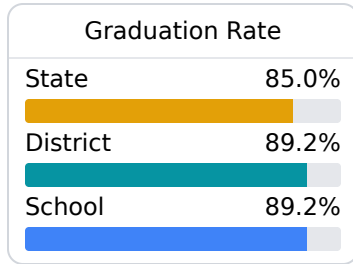

B Hancock High School

Hancock County School District

7084 Stennis Airport Drive
Kiln, MS 39556

Tara Ladner
tara.ladner@hancockschools.net

Identified for **Targeted Support and Improvement**

Due to the impact of COVID-19 on school closures in the 2019-20 school year and a waiver from the U.S. Department of Education, the Mississippi Department of Education (MDE) has no assessment and accountability data to report for the 2019-20 school year.

Teacher Data

77.5

Teachers

73.7%

Experienced Teachers

7.3%

Provisional Teachers

95.3%

In-Field Teachers