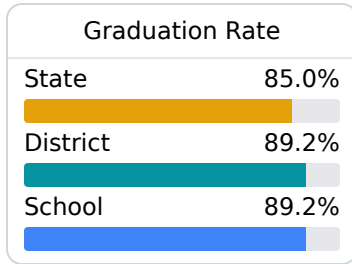

B Hancock High School

Hancock County School District

 7084 Stennis Airport Drive
Kiln, MS 39556

 Tara Ladner
tara.ladner@hancockschools.net

Identified for **Targeted Support and Improvement**

Due to the impact of COVID-19 on school closures in the 2019-20 school year and a waiver from the U.S. Department of Education, the Mississippi Department of Education (MDE) has no assessment and accountability data to report for the 2019-20 school year.