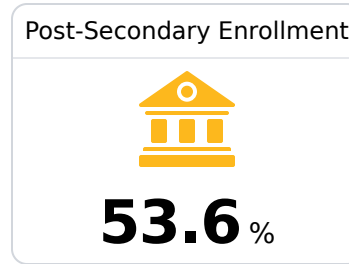

B Hancock High School

Hancock County School District

 7084 Stennis Airport Drive
Kiln, MS 39556

 Tara Ladner
tara.ladner@hancockschools.net

Identified for **Targeted Support and Improvement**

Due to the impact of COVID-19 on school closures in the 2019-20 school year and a waiver from the U.S. Department of Education, the Mississippi Department of Education (MDE) has no assessment and accountability data to report for the 2019-20 school year.