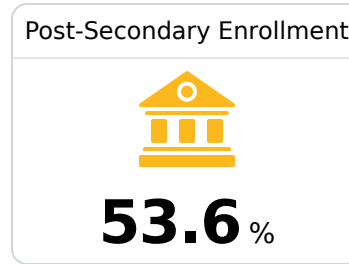

B Hancock High School

Hancock County School District

7084 Stennis Airport Drive
Kiln, MS 39556

Tara Ladner
tara.ladner@hancockschools.net

Identified for **Targeted Support and Improvement**

Due to the impact of COVID-19 on school closures in the 2019-20 school year and a waiver from the U.S. Department of Education, the Mississippi Department of Education (MDE) has no assessment and accountability data to report for the 2019-20 school year.

Teacher Data

77.5

Teachers

73.7%

Experienced Teachers

7.3%

Provisional Teachers

95.3%

In-Field Teachers