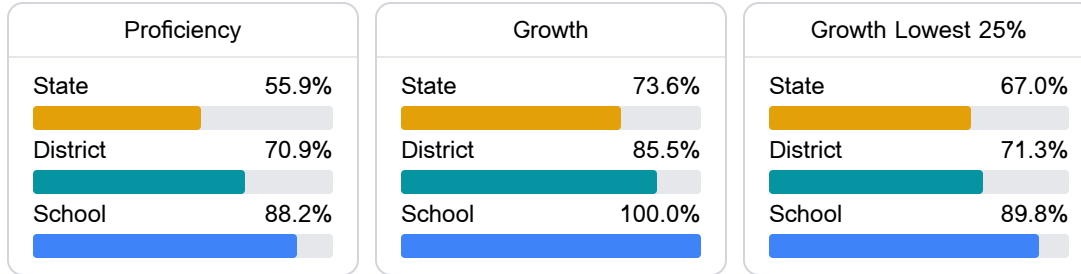

East Hancock Elementary School

Hancock County School District

4221 Kiln Delisle Rd.
Kiln, MS 39556

LORI BURKETT
lburkett@hancockschools.net

School Accountability Grade Components

Mississippi's accountability system assigns "A" through "F" letter grades for schools and districts. Grades are based on student achievement, student growth, student participation in testing, and other academic measures.

Math

Measurements of student performance on the statewide math assessment.

English

Measurements of student performance on the statewide English language arts (ELA) assessment.

Other Measures

Other measurements of student performance that factor into the accountability grade.