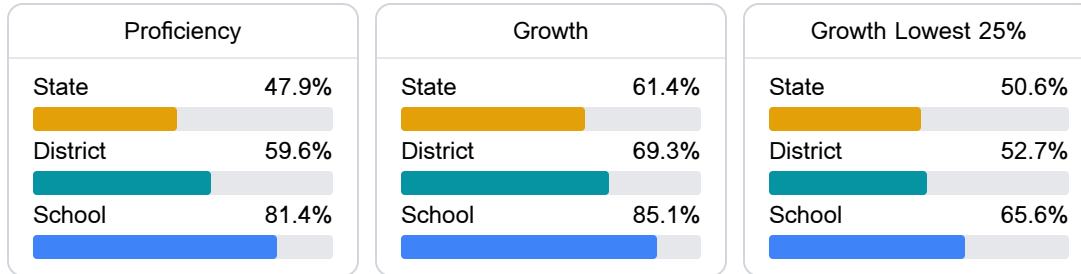

East Hancock Elementary School

Hancock County School District

4221 Kiln Delisle Rd.
Kiln, MS 39556

LORI BURKETT
lburkett@hancockschools.net

School Accountability Grade Components

Mississippi's accountability system assigns "A" through "F" letter grades for schools and districts. Grades are based on student achievement, student growth, student participation in testing, and other academic measures.

Math

Measurements of student performance on the statewide math assessment.

English

Measurements of student performance on the statewide English language arts (ELA) assessment.

Other Measures

Other measurements of student performance that factor into the accountability grade.