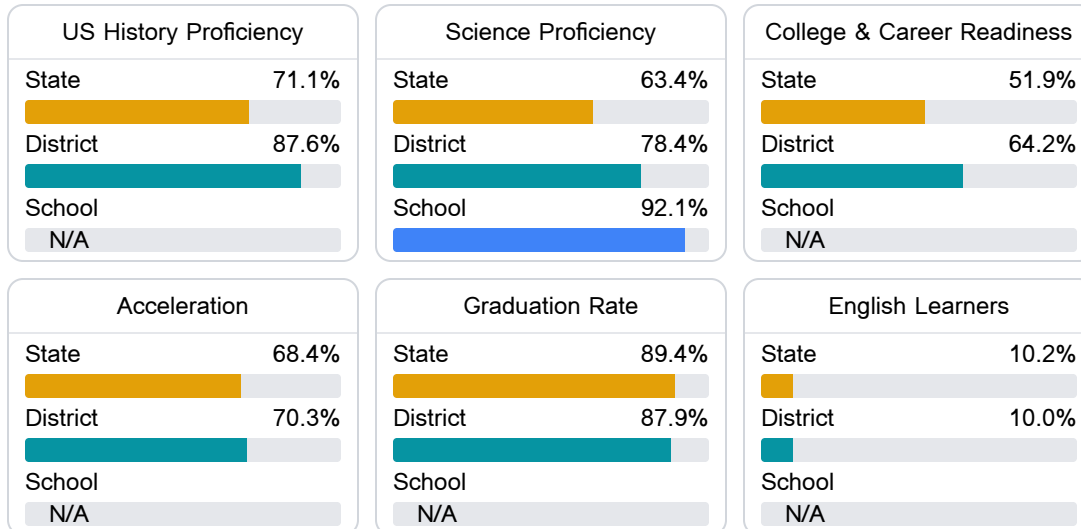

Math

Measurements of student performance on the statewide math assessment.

English

Measurements of student performance on the statewide English language arts (ELA) assessment.

Other Measures

Other measurements of student performance that factor into the accountability grade.