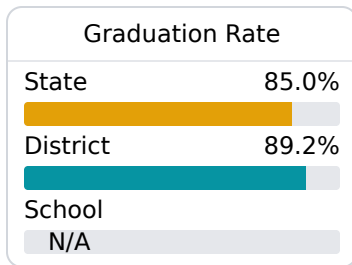

South Hancock Elementary School

Hancock County School District

6590 Lakeshore Road
Bay St. Louis, MS 39520

Maci Torres
mtorres@hancockschools.net

Due to the impact of COVID-19 on school closures in the 2019-20 school year and a waiver from the U.S. Department of Education, the Mississippi Department of Education (MDE) has no assessment and accountability data to report for the 2019-20 school year.