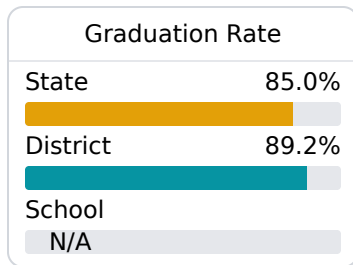

South Hancock Elementary School

Hancock County School District

6590 Lakeshore Road
Bay St. Louis, MS 39520

Maci Torres
mtorres@hancockschools.net

Due to the impact of COVID-19 on school closures in the 2019-20 school year and a waiver from the U.S. Department of Education, the Mississippi Department of Education (MDE) has no assessment and accountability data to report for the 2019-20 school year.