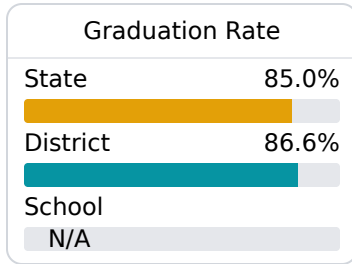

B Grenada Middle School Grenada School District

 28 JONES ROAD
Grenada, MS 38901

 James Harrison
jharrison2@grenadak12.com

Identified for **Additional Targeted Support and Improvement**

Due to the impact of COVID-19 on school closures in the 2019-20 school year and a waiver from the U.S. Department of Education, the Mississippi Department of Education (MDE) has no assessment and accountability data to report for the 2019-20 school year.