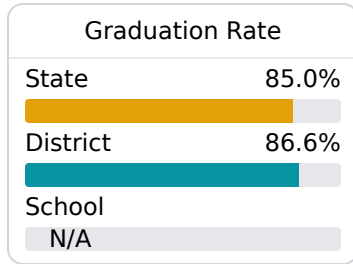

School Report Card 2019 - 2020

For more detailed information, please visit <https://msrc.mdek12.org>.

B Grenada Middle School Grenada School District

28 JONES ROAD
Grenada, MS 38901

James Harrison
jharrison2@grenadak12.com

Identified for **Additional Targeted Support and Improvement**

Due to the impact of COVID-19 on school closures in the 2019-20 school year and a waiver from the U.S. Department of Education, the Mississippi Department of Education (MDE) has no assessment and accountability data to report for the 2019-20 school year.

Teacher Data

59.6

Teachers

83.2%

Experienced Teachers

6.6%

Provisional Teachers

93.0%

In-Field Teachers