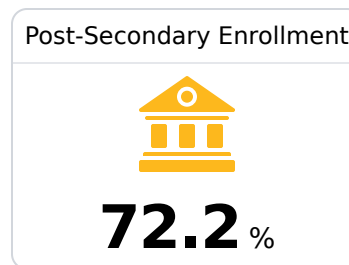

B Grenada High Grenada School District

 1875 FAIRGROUND ROAD
Grenada, MS 38901

 EMILY TINDALL
etindall@grenadak12.com

Due to the impact of COVID-19 on school closures in the 2019-20 school year and a waiver from the U.S. Department of Education, the Mississippi Department of Education (MDE) has no assessment and accountability data to report for the 2019-20 school year.