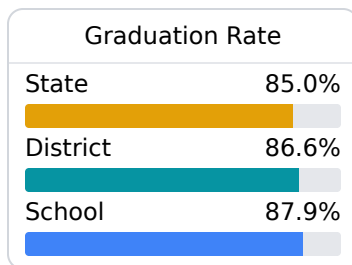

B Grenada High Grenada School District

 1875 FAIRGROUND ROAD
Grenada, MS 38901

 EMILY TINDALL
etindall@grenadak12.com

Due to the impact of COVID-19 on school closures in the 2019-20 school year and a waiver from the U.S. Department of Education, the Mississippi Department of Education (MDE) has no assessment and accountability data to report for the 2019-20 school year.