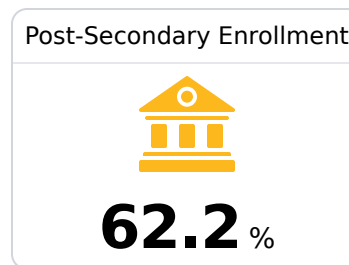

B Greene County High School

Greene County School District

 4336 High School Road
Leakesville, MS 39451

 Scott Bray
sbray@greene.k12.ms.us

Due to the impact of COVID-19 on school closures in the 2019-20 school year and a waiver from the U.S. Department of Education, the Mississippi Department of Education (MDE) has no assessment and accountability data to report for the 2019-20 school year.