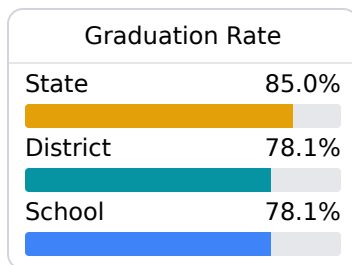

B Greene County High School

Greene County School District

 4336 High School Road
Leakesville, MS 39451

 Scott Bray
sbray@greene.k12.ms.us

Due to the impact of COVID-19 on school closures in the 2019-20 school year and a waiver from the U.S. Department of Education, the Mississippi Department of Education (MDE) has no assessment and accountability data to report for the 2019-20 school year.