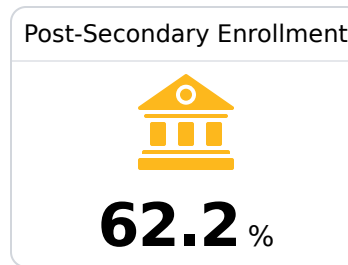

B Greene County High School

Greene County School District

 4336 High School Road
Leakesville, MS 39451

 Scott Bray
sbray@greene.k12.ms.us

Due to the impact of COVID-19 on school closures in the 2019-20 school year and a waiver from the U.S. Department of Education, the Mississippi Department of Education (MDE) has no assessment and accountability data to report for the 2019-20 school year.