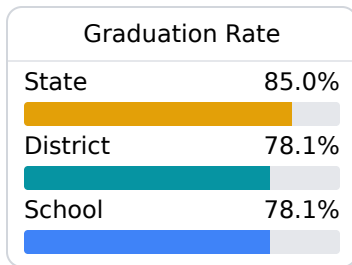

B Greene County High School

Greene County School District

 4336 High School Road
Leakesville, MS 39451

 Scott Bray
sbray@greene.k12.ms.us

Due to the impact of COVID-19 on school closures in the 2019-20 school year and a waiver from the U.S. Department of Education, the Mississippi Department of Education (MDE) has no assessment and accountability data to report for the 2019-20 school year.