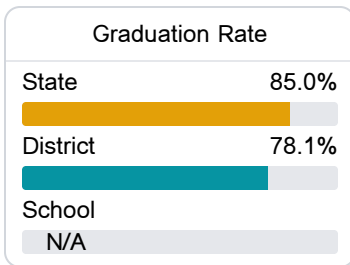

Sand Hill Elementary School Greene County School District

 39455 Hwy 63 North
Richton, MS 39476

 KENDRA DAVIS
KADavis@greene.k12.ms.us

Due to the impact of COVID-19 on school closures in the 2019-20 school year and a waiver from the U.S. Department of Education, the Mississippi Department of Education (MDE) has no assessment and accountability data to report for the 2019-20 school year.