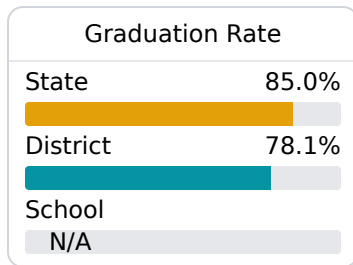

B Mc Lain Elementary School

Greene County School District

 114 Shows Street/198 Bypass
Mclain, MS 39456

 Jennifer Pulliam
jgurley@greene.k12.ms.us

Due to the impact of COVID-19 on school closures in the 2019-20 school year and a waiver from the U.S. Department of Education, the Mississippi Department of Education (MDE) has no assessment and accountability data to report for the 2019-20 school year.