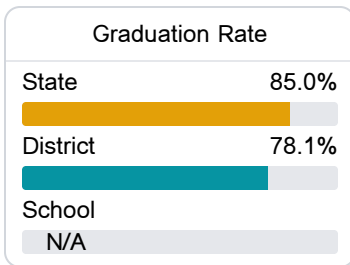

## **B** Mc Lain Elementary School Greene County School District

 114 Shows Street/198 Bypass  
Mclain, MS 39456

 JAMIE HAM  
jham@greene.k12.ms.us

Due to the impact of COVID-19 on school closures in the 2019-20 school year and a waiver from the U.S. Department of Education, the Mississippi Department of Education (MDE) has no assessment and accountability data to report for the 2019-20 school year.