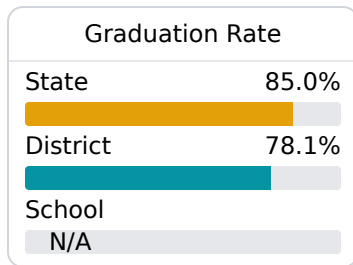

B Mc Lain Elementary School Greene County School District

 114 Shows Street/198 Bypass
Mclain, MS 39456

 Jennifer Pulliam
jgurley@greene.k12.ms.us

Due to the impact of COVID-19 on school closures in the 2019-20 school year and a waiver from the U.S. Department of Education, the Mississippi Department of Education (MDE) has no assessment and accountability data to report for the 2019-20 school year.