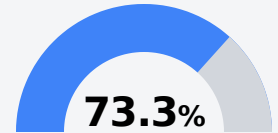

Teacher Data

22.7

Teachers

Experienced Teachers