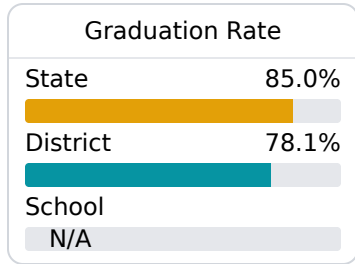

School Report Card 2019 - 2020

For more detailed information, please visit <https://msrc.mdek12.org>.

Leakesville Jr High School

Greene County School District

620 Main Street
Leakesville, MS 39451

Marty Noblitt
mnoblitt@greene.k12.ms.us

Identified for **Additional Targeted Support and Improvement**

Due to the impact of COVID-19 on school closures in the 2019-20 school year and a waiver from the U.S. Department of Education, the Mississippi Department of Education (MDE) has no assessment and accountability data to report for the 2019-20 school year.

Teacher Data

22.7

Teachers

Experienced Teachers

Provisional Teachers

In-Field Teachers