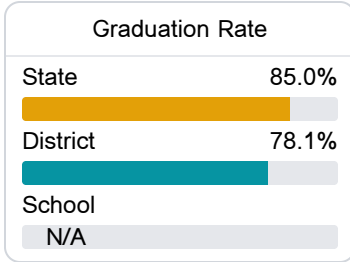

School Report Card 2019 - 2020

For more detailed information, please visit <https://msrc.mdek12.org>.

Leakesville Jr High School

Greene County School District

620 Main Street
Leakesville, MS 39451

Marty Noblitt
mnoblitt@greene.k12.ms.us

Identified for **Additional Targeted Support and Improvement**

Due to the impact of COVID-19 on school closures in the 2019-20 school year and a waiver from the U.S. Department of Education, the Mississippi Department of Education (MDE) has no assessment and accountability data to report for the 2019-20 school year.

Teacher Data

22.7

Teachers

73.3%

Experienced Teachers

0.0%

Provisional Teachers

98.5%

In-Field Teachers