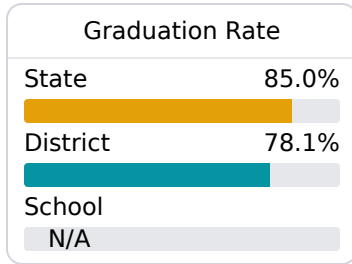

School Report Card 2019 - 2020

For more detailed information, please visit <https://msrc.mdek12.org>.

Leakesville Jr High School

Greene County School District

620 Main Street
Leakesville, MS 39451

Marty Noblitt
mnoblitt@greene.k12.ms.us

Identified for **Additional Targeted Support and Improvement**

Due to the impact of COVID-19 on school closures in the 2019-20 school year and a waiver from the U.S. Department of Education, the Mississippi Department of Education (MDE) has no assessment and accountability data to report for the 2019-20 school year.

Teacher Data

22.7

Teachers

Experienced Teachers

Provisional Teachers

In-Field Teachers