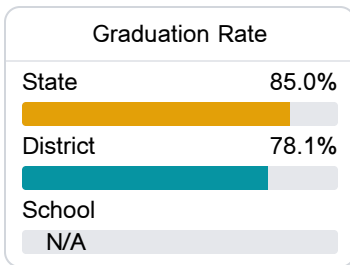

Leakesville Elementary School

Greene County School District

175 Annex Road
Leakesville, MS 39451

KRISTEN COOK
ccook@greene.k12.ms.us

Due to the impact of COVID-19 on school closures in the 2019-20 school year and a waiver from the U.S. Department of Education, the Mississippi Department of Education (MDE) has no assessment and accountability data to report for the 2019-20 school year.