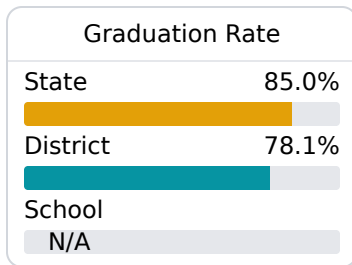

A Leakesville Elementary School

Greene County School District

175 Annex Road
Leakesville, MS 39451

CharLee Cook
ccook@greene.k12.ms.us

Due to the impact of COVID-19 on school closures in the 2019-20 school year and a waiver from the U.S. Department of Education, the Mississippi Department of Education (MDE) has no assessment and accountability data to report for the 2019-20 school year.