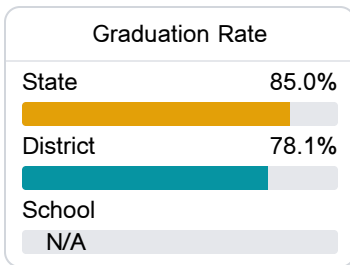

Leakesville Elementary School

Greene County School District

175 Annex Road
Leakesville, MS 39451

CharLee Cook
ccook@greene.k12.ms.us

Due to the impact of COVID-19 on school closures in the 2019-20 school year and a waiver from the U.S. Department of Education, the Mississippi Department of Education (MDE) has no assessment and accountability data to report for the 2019-20 school year.