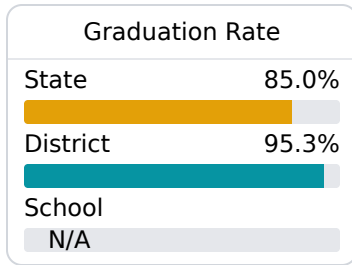

L C Hatcher Elementary School

George County School District

689 CHURCH ST
Lucedale, MS 39452

Deloris Anne Davis
davisde@gcsd.us

Due to the impact of COVID-19 on school closures in the 2019-20 school year and a waiver from the U.S. Department of Education, the Mississippi Department of Education (MDE) has no assessment and accountability data to report for the 2019-20 school year.