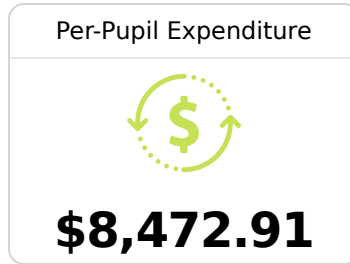

George County Middle School

George County School District

330 CHURCH STREET
Lucedale, MS 39452

Michael Morgan Dean
morgan.dean@gcsd.us

Identified for **Additional Targeted Support and Improvement**

Due to the impact of COVID-19 on school closures in the 2019-20 school year and a waiver from the U.S. Department of Education, the Mississippi Department of Education (MDE) has no assessment and accountability data to report for the 2019-20 school year.