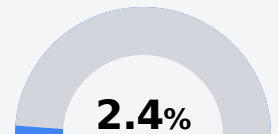

Provisional Teachers