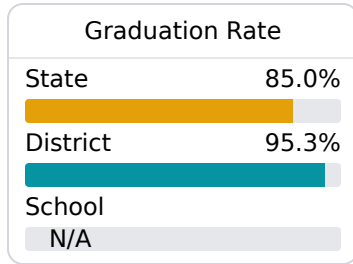

George County Middle School

George County School District

330 CHURCH STREET
Lucedale, MS 39452

Michael Morgan Dean
morgan.dean@gcsd.us

Identified for **Additional Targeted Support and Improvement**

Due to the impact of COVID-19 on school closures in the 2019-20 school year and a waiver from the U.S. Department of Education, the Mississippi Department of Education (MDE) has no assessment and accountability data to report for the 2019-20 school year.