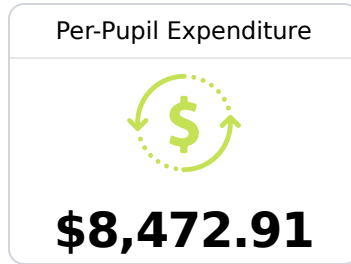

George County Middle School

George County School District

330 CHURCH STREET
Lucedale, MS 39452

Michael Morgan Dean
morgan.dean@gcsd.us

Identified for **Additional Targeted Support and Improvement**

Due to the impact of COVID-19 on school closures in the 2019-20 school year and a waiver from the U.S. Department of Education, the Mississippi Department of Education (MDE) has no assessment and accountability data to report for the 2019-20 school year.