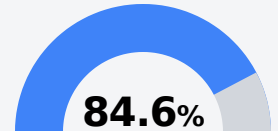

Teacher Data

42.6

Teachers

Experienced Teachers