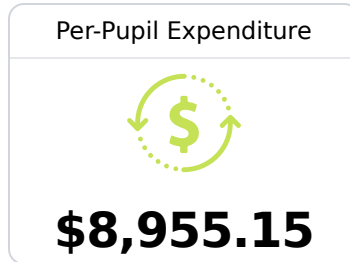

## **B** George County High School

George County School District

 9284 HWY 63S  
Lucedale, MS 39452

 Sidney Taylor  
sidney.taylor@gcsd.us

Identified for **Additional Targeted Support and Improvement**

Due to the impact of COVID-19 on school closures in the 2019-20 school year and a waiver from the U.S. Department of Education, the Mississippi Department of Education (MDE) has no assessment and accountability data to report for the 2019-20 school year.