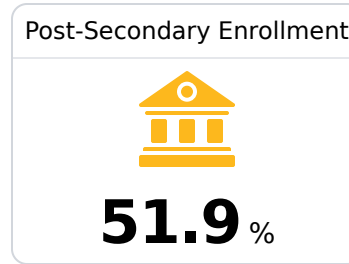

B George County High School

George County School District

 9284 HWY 63S
Lucedale, MS 39452

 Sidney Taylor
sidney.taylor@gcsd.us

Identified for **Additional Targeted Support and Improvement**

Due to the impact of COVID-19 on school closures in the 2019-20 school year and a waiver from the U.S. Department of Education, the Mississippi Department of Education (MDE) has no assessment and accountability data to report for the 2019-20 school year.