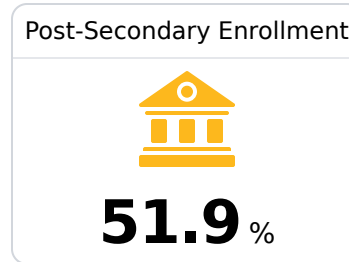

## **B** George County High School

George County School District

 9284 HWY 63S  
Lucedale, MS 39452

 Sidney Taylor  
sidney.taylor@gcsd.us

Identified for **Additional Targeted Support and Improvement**

Due to the impact of COVID-19 on school closures in the 2019-20 school year and a waiver from the U.S. Department of Education, the Mississippi Department of Education (MDE) has no assessment and accountability data to report for the 2019-20 school year.