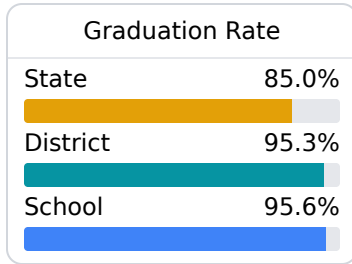

B George County High School

George County School District

 9284 HWY 63S
Lucedale, MS 39452

 Sidney Taylor
sidney.taylor@gcsd.us

Identified for **Additional Targeted Support and Improvement**

Due to the impact of COVID-19 on school closures in the 2019-20 school year and a waiver from the U.S. Department of Education, the Mississippi Department of Education (MDE) has no assessment and accountability data to report for the 2019-20 school year.