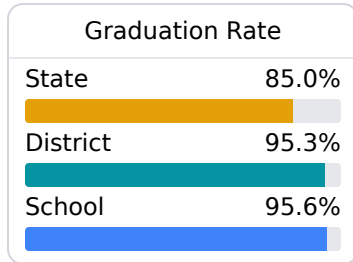

## **B** George County High School

George County School District

 9284 HWY 63S  
Lucedale, MS 39452

 Sidney Taylor  
sidney.taylor@gcsd.us

Identified for **Additional Targeted Support and Improvement**

Due to the impact of COVID-19 on school closures in the 2019-20 school year and a waiver from the U.S. Department of Education, the Mississippi Department of Education (MDE) has no assessment and accountability data to report for the 2019-20 school year.