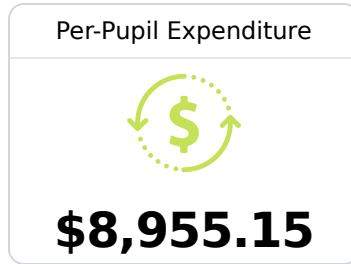

B George County High School

George County School District

 9284 HWY 63S
Lucedale, MS 39452

 Sidney Taylor
sidney.taylor@gcsd.us

Identified for **Additional Targeted Support and Improvement**

Due to the impact of COVID-19 on school closures in the 2019-20 school year and a waiver from the U.S. Department of Education, the Mississippi Department of Education (MDE) has no assessment and accountability data to report for the 2019-20 school year.